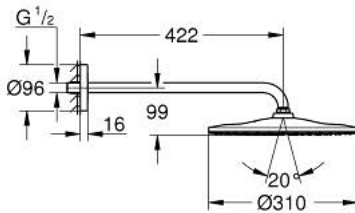

26 558 DC0 RAINSHOWER MONO 310 HEAD SHOWER SET 422 MM, 1 SPRAY

PRODUCT DESCRIPTION

- Colour: supersteel
- head shower Rainshower 310
- spray pattern: GROHE PureRain
- maximum flow rate (at 3 bar): 7.5 l/min
- shower arm 422 mm
- GROHE EcoJoy - less water, perfect flow
- GROHE DreamSpray - perfect spray pattern
- GROHE LongLife finish
- GROHE SpeedClean - effortless limescale removal
- Inner WaterGuide - inner insulation for surface protection

26 558 DC0 RAINSHOWER MONO 310 HEAD SHOWER SET 422 MM, 1 SPRAY

SPARE PARTS, July 2018 – now

1: Fibre seal dia. Ø18.5 x Ø12 x 2 (Spare part-nr. 0138900M)

2: Dirt strainer (Spare part-nr. 48007000)