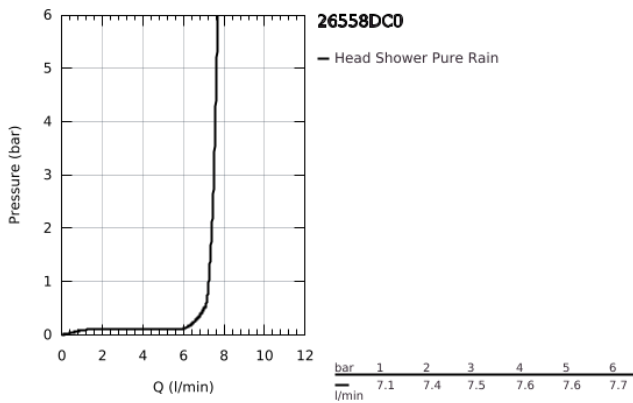

26 558 DC0 RAINSHOWER MONO 310 HEAD SHOWER SET 422 MM, 1 SPRAY

PRODUCT DESCRIPTION

- Colour: supersteel
- head shower Rainshower 310
- spray pattern: GROHE PureRain
- maximum flow rate (at 3 bar): 7.5 l/min
- shower arm 422 mm
- GROHE EcoJoy - less water, perfect flow
- GROHE DreamSpray - perfect spray pattern
- GROHE LongLife finish
- GROHE SpeedClean - effortless limescale removal
- Inner WaterGuide - inner insulation for surface protection

26 558 DC0 RAINSHOWER MONO 310 HEAD SHOWER SET 422 MM, 1 SPRAY

SPARE PARTS, July 2018 – now

1: Fibre seal dia. Ø18.5 x Ø12 x 2 (Spare part-nr. 0138900M)

2: Dirt strainer (Spare part-nr. 48007000)