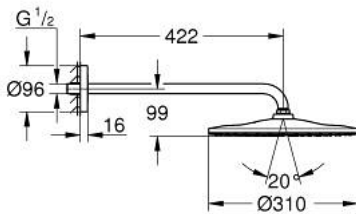

26 558 DA0 RAINSHOWER MONO 310 HEAD SHOWER SET 422 MM, 1 SPRAY

PRODUCT DESCRIPTION

- Colour: warm sunset
- head shower Rainshower 310
- spray pattern: GROHE PureRain
- maximum flow rate (at 3 bar): 7.5 l/min
- shower arm 422 mm
- GROHE EcoJoy - less water, perfect flow
- GROHE DreamSpray - perfect spray pattern
- GROHE LongLife finish
- GROHE SpeedClean - effortless limescale removal
- Inner WaterGuide - inner insulation for surface protection

26 558 DA0 RAINSHOWER MONO 310 HEAD SHOWER SET 422 MM, 1 SPRAY

SPARE PARTS, September 2018 – now

1: Fibre seal dia. Ø18.5 x Ø12 x 2 (Spare part-nr. 0138900M)

2: Dirt strainer (Spare part-nr. 48007000)