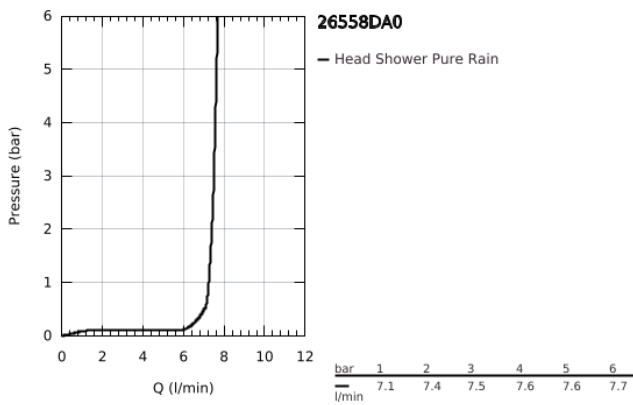

26 558 DA0 RAINSHOWER MONO 310 HEAD SHOWER SET 422 MM, 1 SPRAY

PRODUCT DESCRIPTION

- Colour: warm sunset
- head shower Rainshower 310
- spray pattern: GROHE PureRain
- maximum flow rate (at 3 bar): 7.5 l/min
- shower arm 422 mm
- GROHE EcoJoy - less water, perfect flow
- GROHE DreamSpray - perfect spray pattern
- GROHE LongLife finish
- GROHE SpeedClean - effortless limescale removal
- Inner WaterGuide - inner insulation for surface protection

26 558 DA0 RAINSHOWER MONO 310 HEAD SHOWER SET 422 MM, 1 SPRAY

SPARE PARTS, September 2018 – now

1: Fibre seal dia. Ø18.5 x Ø12 x 2 (Spare part-nr. 0138900M)

2: Dirt strainer (Spare part-nr. 48007000)