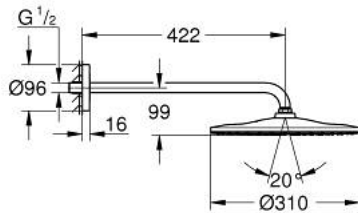

## 26 558 AL0 RAINSHOWER MONO 310 HEAD SHOWER SET 422 MM, 1 SPRAY

### PRODUCT DESCRIPTION

- Colour: brushed hard graphite
- head shower Rainshower 310
- spray pattern: GROHE PureRain
- maximum flow rate (at 3 bar): 7.5 l/min
- shower arm 422 mm
- GROHE EcoJoy - less water, perfect flow
- GROHE DreamSpray - perfect spray pattern
- GROHE LongLife finish
- GROHE SpeedClean - effortless limescale removal
- Inner WaterGuide - inner insulation for surface protection

26 558 AL0 **RAINSHOWER MONO 310 HEAD SHOWER SET 422 MM, 1 SPRAY**

**SPARE PARTS**, September 2018 – now

1: Fibre seal dia. Ø18.5 x Ø12 x 2 (Spare part-nr. 0138900M)

2: Dirt strainer (Spare part-nr. 48007000)