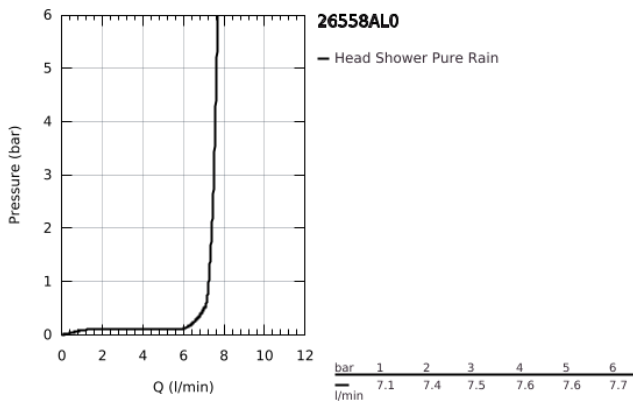

## 26 558 AL0 RAINSHOWER MONO 310 HEAD SHOWER SET 422 MM, 1 SPRAY

### PRODUCT DESCRIPTION

- Colour: brushed hard graphite
- head shower Rainshower 310
- spray pattern: GROHE PureRain
- maximum flow rate (at 3 bar): 7.5 l/min
- shower arm 422 mm
- GROHE EcoJoy - less water, perfect flow
- GROHE DreamSpray - perfect spray pattern
- GROHE LongLife finish
- GROHE SpeedClean - effortless limescale removal
- Inner WaterGuide - inner insulation for surface protection

26 558 AL0 **RAINSHOWER MONO 310 HEAD SHOWER SET 422 MM, 1 SPRAY**

**SPARE PARTS**, September 2018 – now

1: Fibre seal dia. Ø18.5 x Ø12 x 2 (Spare part-nr. 0138900M)

2: Dirt strainer (Spare part-nr. 48007000)