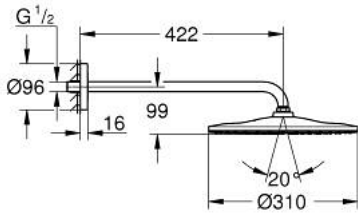

26 558 A00 RAINSHOWER MONO 310 HEAD SHOWER SET 422 MM, 1 SPRAY

PRODUCT DESCRIPTION

- Colour: hard graphite
- head shower Rainshower 310
- spray pattern: GROHE PureRain
- maximum flow rate (at 3 bar): 7.5 l/min
- shower arm 422 mm
- GROHE EcoJoy - less water, perfect flow
- GROHE DreamSpray - perfect spray pattern
- GROHE LongLife finish
- GROHE SpeedClean - effortless limescale removal
- Inner WaterGuide - inner insulation for surface protection

26 558 A00 **RAINSHOWER MONO 310 HEAD SHOWER SET 422 MM, 1 SPRAY**

SPARE PARTS, September 2018 – now

1: Fibre seal dia. Ø18.5 x Ø12 x 2 (Spare part-nr. 0138900M)

2: Dirt strainer (Spare part-nr. 48007000)