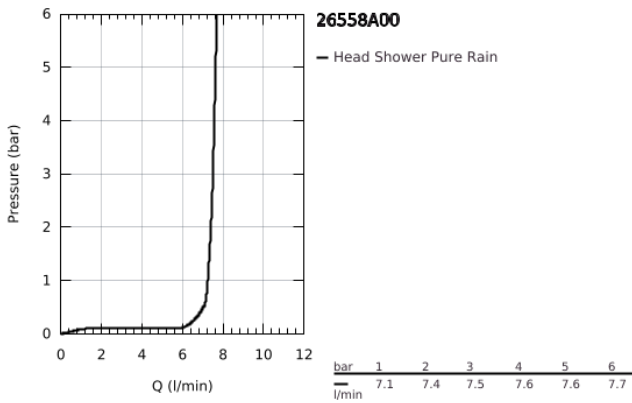

26 558 A00 RAINSHOWER MONO 310 HEAD SHOWER SET 422 MM, 1 SPRAY

PRODUCT DESCRIPTION

- Colour: hard graphite
- head shower Rainshower 310
- spray pattern: GROHE PureRain
- maximum flow rate (at 3 bar): 7.5 l/min
- shower arm 422 mm
- GROHE EcoJoy - less water, perfect flow
- GROHE DreamSpray - perfect spray pattern
- GROHE LongLife finish
- GROHE SpeedClean - effortless limescale removal
- Inner WaterGuide - inner insulation for surface protection

26 558 A00 **RAINSHOWER MONO 310 HEAD SHOWER SET 422 MM, 1 SPRAY**

SPARE PARTS, September 2018 – now

1: Fibre seal dia. Ø18.5 x Ø12 x 2 (Spare part-nr. 0138900M)

2: Dirt strainer (Spare part-nr. 48007000)