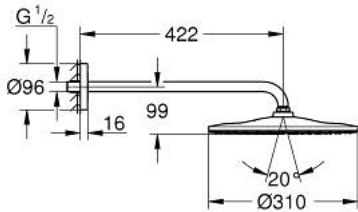

26 558 000 **RAINSHOWER MONO 310 HEAD SHOWER SET 422 MM, 1 SPRAY**

PRODUCT DESCRIPTION

- Colour: chrome
- head shower Rainshower 310
- spray pattern: GROHE PureRain
- maximum flow rate (at 3 bar): 7.5 l/min
- shower arm 422 mm (26 146)
- GROHE EcoJoy - less water, perfect flow
- GROHE DreamSpray - perfect spray pattern
- GROHE LongLife finish
- GROHE SpeedClean - effortless limescale removal
- Inner WaterGuide - inner insulation for surface protection

26 558 000 **RAINSHOWER MONO 310 HEAD SHOWER SET 422 MM, 1 SPRAY**

SPARE PARTS, January 2018 – now

1: Fibre seal dia. Ø18.5 x Ø12 x 2 (Spare part-nr. 0138900M)

2: Dirt strainer (Spare part-nr. 48007000)