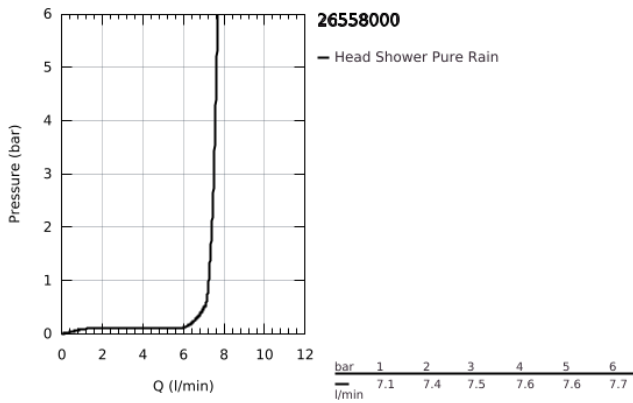

26 558 000 **RAINSHOWER MONO 310 HEAD SHOWER SET 422 MM, 1 SPRAY**

PRODUCT DESCRIPTION

- Colour: chrome
- head shower Rainshower 310
- spray pattern: GROHE PureRain
- maximum flow rate (at 3 bar): 7.5 l/min
- shower arm 422 mm (26 146)
- GROHE EcoJoy - less water, perfect flow
- GROHE DreamSpray - perfect spray pattern
- GROHE LongLife finish
- GROHE SpeedClean - effortless limescale removal
- Inner WaterGuide - inner insulation for surface protection

26 558 000 **RAINSHOWER MONO 310 HEAD SHOWER SET 422 MM, 1 SPRAY**

SPARE PARTS, January 2018 – now

1: Fibre seal dia. Ø18.5 x Ø12 x 2 (Spare part-nr. 0138900M)

2: Dirt strainer (Spare part-nr. 48007000)