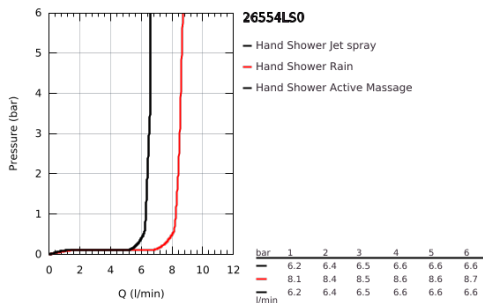

## 26 554 LS0 RAINSHOWER SMARTACTIVE 150 HAND SHOWER 3 SPRAYS

### PRODUCT DESCRIPTION

- Colour: moon white
- spray plate moon white
- spray patterns: Rain, Jet, ActiveMassage
- maximum flow rate (at 3 bar): 8.5 l/min
- GROHE EcoJoy - less water, perfect flow
- GROHE DreamSpray - perfect spray pattern
- GROHE SmartTip showering spray selection via push of a ring
- GROHE LongLife finish
- GROHE SpeedClean - effortless limescale removal
- Inner WaterGuide - inner insulation for surface protection
- universal mounting system, fitting all standard shower hoses