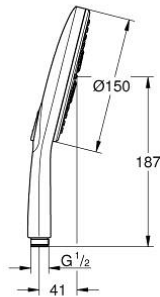

### PRODUCT DESCRIPTION

- Colour: moon white
- spray plate moon white
- spray patterns: Rain, Jet, ActiveMassage
- maximum flow rate (at 3 bar): 8.5 l/min
- GROHE EcoJoy - less water, perfect flow
- GROHE DreamSpray - perfect spray pattern
- GROHE SmartTip showering spray selection via push of a ring
- GROHE LongLife finish
- GROHE SpeedClean - effortless limescale removal
- Inner WaterGuide - inner insulation for surface protection
- universal mounting system, fitting all standard shower hoses