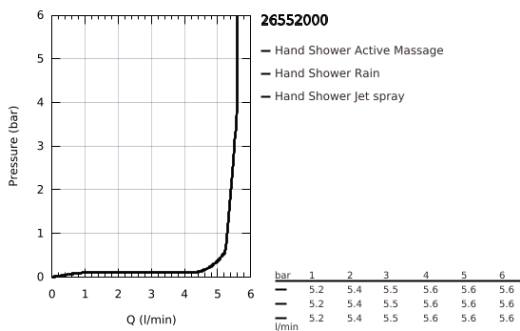

26 552 000 RAINSHOWER SMARTACTIVE 130 CUBE HAND SHOWER 3 SPRAYS

PRODUCT DESCRIPTION

- Colour: chrome
- spray plate chrome
- spray patterns: Rain, Jet, ActiveMassage
- GROHE EcoJoy - less water, perfect flow
- maximum flow rate (at 3 bar): 5.5 l/min
- GROHE DreamSpray - perfect spray pattern
- GROHE SmartTip showering spray selection via push of a ring
- GROHE LongLife finish
- GROHE SpeedClean - effortless limescale removal
- Inner WaterGuide - inner insulation for surface protection
- universal mounting system, fitting all standard shower hoses
- suitable for instantaneous heater

26 552 000 **RAINSHOWER SMARTACTIVE 130 CUBE HAND SHOWER 3 SPRAYS**

SPARE PARTS, March 2018 – now

1: Dirt strainer (Spare part-nr. 0700200M)