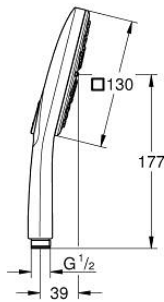

26 552 000 RAINSHOWER SMARTACTIVE 130 CUBE HAND SHOWER 3 SPRAYS

PRODUCT DESCRIPTION

- Colour: chrome
- spray plate chrome
- spray patterns: Rain, Jet, ActiveMassage
- GROHE EcoJoy - less water, perfect flow
- maximum flow rate (at 3 bar): 5.5 l/min
- GROHE DreamSpray - perfect spray pattern
- GROHE SmartTip showering spray selection via push of a ring
- GROHE LongLife finish
- GROHE SpeedClean - effortless limescale removal
- Inner WaterGuide - inner insulation for surface protection
- universal mounting system, fitting all standard shower hoses
- suitable for instantaneous heater

26 552 000 **RAINSHOWER SMARTACTIVE 130 CUBE HAND SHOWER 3 SPRAYS**

SPARE PARTS, March 2018 – now

1: Dirt strainer (Spare part-nr. 0700200M)