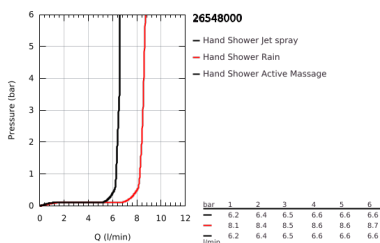

26 548 000 **RAINSHOWER SMARTACTIVE 130 SHOWER RAIL SET 3 SPRAYS**

PRODUCT DESCRIPTION

- Colour: chrome
- hand shower Rainshower SmartActive 130 (26 574)
- maximum flow rate (at 3 bar): 8.5 l/min
- shower rail 900 mm
- wall holders made of metal
- shower hose Silverflex 1750 mm 1/2" x 1/2" (28 388)
- GROHE EasyReach tray
- GROHE EcoJoy - less water, perfect flow
- GROHE DreamSpray - perfect spray pattern
- GROHE LongLife finish
- GROHE FastFixation Plus adjustable distance between brackets for fixing to existing drilling holes
- GROHE TileFix adjustable depth on upper and lower bracket
- GROHE SpeedClean - effortless limescale removal
- Inner WaterGuide - inner insulation for surface protection
- TwistStop - to prevent hose from twisting