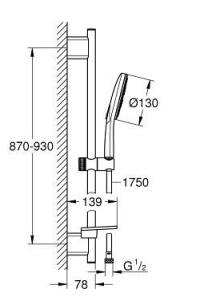

26 548 000 **RAINSHOWER SMARTACTIVE 130 SHOWER RAIL SET 3 SPRAYS**

PRODUCT DESCRIPTION

- Colour: chrome
- hand shower Rainshower SmartActive 130 (26 574)
- maximum flow rate (at 3 bar): 8.5 l/min
- shower rail 900 mm
- wall holders made of metal
- shower hose Silverflex 1750 mm 1/2" x 1/2" (28 388)
- GROHE EasyReach tray
- GROHE EcoJoy - less water, perfect flow
- GROHE DreamSpray - perfect spray pattern
- GROHE LongLife finish
- GROHE FastFixation Plus adjustable distance between brackets for fixing to existing drilling holes
- GROHE TileFix adjustable depth on upper and lower bracket
- GROHE SpeedClean - effortless limescale removal
- Inner WaterGuide - inner insulation for surface protection
- TwistStop - to prevent hose from twisting

26 548 000 RAINSHOWER SMARTACTIVE 130 SHOWER RAIL SET 3 SPRAYS

SPARE PARTS, December 2017 – now

- 1: Shower bar holder (Spare part-nr. 48425000)
- 2: Glider (Spare part-nr. 48424000)
- 3: Soap dish (Spare part-nr. 48426000)
- 4: Dirt strainer (Spare part-nr. 0700200M)