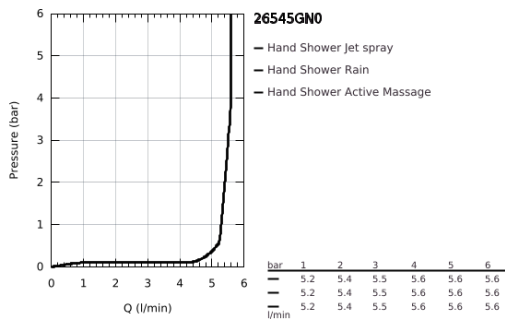

26 545 GN0 RAINSHOWER SMARTACTIVE 130 HAND SHOWER 3 SPRAYS

PRODUCT DESCRIPTION

- Colour: brushed cool sunrise
- spray plate brushed cool sunrise
- spray patterns: Rain, Jet, ActiveMassage
- maximum flow rate (at 3 bar): 6.6 l/min
- GROHE DreamSpray - perfect spray pattern
- GROHE SmartTip showering spray selection via push of a ring
- GROHE LongLife finish
- GROHE SpeedClean - effortless limescale removal
- Inner WaterGuide - inner insulation for surface protection
- universal mounting system, fitting all standard shower hoses
- suitable for instantaneous heater