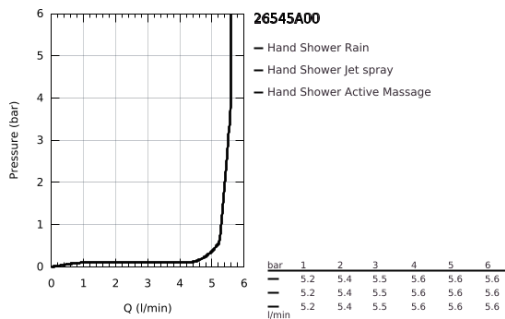

## 26 545 A00 RAINSHOWER SMARTACTIVE 130 HAND SHOWER 3 SPRAYS

### PRODUCT DESCRIPTION

- Colour: hard graphite
- spray plate hard graphite
- spray patterns: Rain, Jet, ActiveMassage
- maximum flow rate (at 3 bar): 6.6 l/min
- GROHE DreamSpray - perfect spray pattern
- GROHE SmartTip showering spray selection via push of a ring
- GROHE LongLife finish
- GROHE SpeedClean - effortless limescale removal
- Inner WaterGuide - inner insulation for surface protection
- universal mounting system, fitting all standard shower hoses
- suitable for instantaneous heater