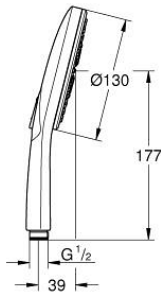

### PRODUCT DESCRIPTION

- Colour: matte black
- spray plate brushed hard graphite
- spray patterns: Rain, Jet, ActiveMassage
- maximum flow rate (at 3 bar): 6.6 l/min
- GROHE DreamSpray - perfect spray pattern
- GROHE SmartTip showering spray selection via push of a ring
- GROHE LongLife finish
- GROHE SpeedClean - effortless limescale removal
- Inner WaterGuide - inner insulation for surface protection
- universal mounting system, fitting all standard shower hoses
- suitable for instantaneous heater