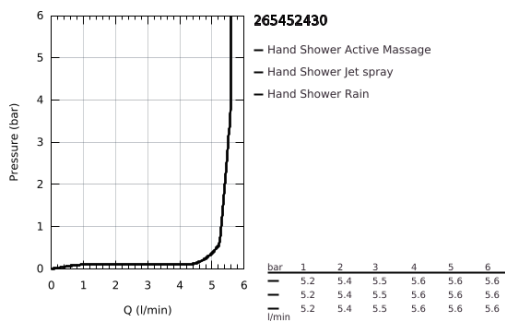

## 26 545 243 0 RAINSHOWER SMARTACTIVE 130 HAND SHOWER 3 SPRAYS

### PRODUCT DESCRIPTION

- Colour: matte black
- spray plate brushed hard graphite
- spray patterns: Rain, Jet, ActiveMassage
- maximum flow rate (at 3 bar): 6.6 l/min
- GROHE DreamSpray - perfect spray pattern
- GROHE SmartTip showering spray selection via push of a ring
- GROHE LongLife finish
- GROHE SpeedClean - effortless limescale removal
- Inner WaterGuide - inner insulation for surface protection
- universal mounting system, fitting all standard shower hoses
- suitable for instantaneous heater