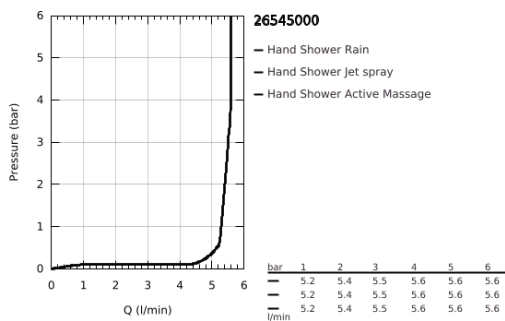

26 545 000 RAINSHOWER SMARTACTIVE 130 HAND SHOWER 3 SPRAYS

PRODUCT DESCRIPTION

- Colour: chrome
- spray plate chrome
- spray patterns: Rain, Jet, ActiveMassage
- maximum flow rate (at 3 bar): 5.5 l/min
- GROHE EcoJoy - less water, perfect flow
- GROHE DreamSpray - perfect spray pattern
- GROHE SmartTip showering spray selection via push of a ring
- GROHE LongLife finish
- GROHE SpeedClean - effortless limescale removal
- Inner WaterGuide - inner insulation for surface protection
- universal mounting system, fitting all standard shower hoses
- suitable for instantaneous heater

26 545 000 **RAINSHOWER SMARTACTIVE 130 HAND SHOWER 3 SPRAYS**

SPARE PARTS, March 2018 – now

1: Dirt strainer (Spare part-nr. 0700200M)