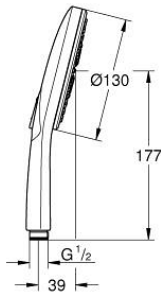

26 545 000 RAINSHOWER SMARTACTIVE 130 HAND SHOWER 3 SPRAYS

PRODUCT DESCRIPTION

- Colour: chrome
- spray plate chrome
- spray patterns: Rain, Jet, ActiveMassage
- maximum flow rate (at 3 bar): 5.5 l/min
- GROHE EcoJoy - less water, perfect flow
- GROHE DreamSpray - perfect spray pattern
- GROHE SmartTip showering spray selection via push of a ring
- GROHE LongLife finish
- GROHE SpeedClean - effortless limescale removal
- Inner WaterGuide - inner insulation for surface protection
- universal mounting system, fitting all standard shower hoses
- suitable for instantaneous heater

26 545 000 **RAINSHOWER SMARTACTIVE 130 HAND SHOWER 3 SPRAYS**

SPARE PARTS, March 2018 – now

1: Dirt strainer (Spare part-nr. 0700200M)