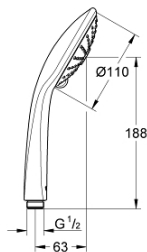

26 513 000 EUPHORIA 110 MASSAGE HAND SHOWER 3 SPRAYS

PRODUCT DESCRIPTION

- Colour: chrome
- spray face Ø 110 mm
- spray patterns: Rain, Massage, SmartRain
- maximum flow rate (at 3 bar): 6.4 l/min
- GROHE EcoJoy - less water, perfect flow
- GROHE DreamSpray - perfect spray pattern
- GROHE SprayDimmer - stepless flow rate adjustment
- GROHE LongLife finish
- spray plate white
- GROHE SpeedClean - effortless limescale removal
- Inner WaterGuide - inner insulation for surface protection
- universal mounting system, fitting all standard shower hoses

26 513 000 **EUPHORIA 110 MASSAGE HAND SHOWER 3 SPRAYS**

SPARE PARTS, May 2017 – now

1: Dirt strainer (Spare part-nr. 0700200M)