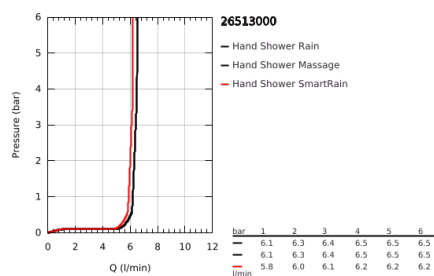

26 513 000 EUPHORIA 110 MASSAGE HAND SHOWER 3 SPRAYS

PRODUCT DESCRIPTION

- Colour: chrome
- spray face Ø 110 mm
- spray patterns: Rain, Massage, SmartRain
- maximum flow rate (at 3 bar): 6.4 l/min
- GROHE EcoJoy - less water, perfect flow
- GROHE DreamSpray - perfect spray pattern
- GROHE SprayDimmer - stepless flow rate adjustment
- GROHE LongLife finish
- spray plate white
- GROHE SpeedClean - effortless limescale removal
- Inner WaterGuide - inner insulation for surface protection
- universal mounting system, fitting all standard shower hoses

26 513 000 **EUPHORIA 110 MASSAGE HAND SHOWER 3 SPRAYS**

SPARE PARTS, May 2017 – now

1: Dirt strainer (Spare part-nr. 0700200M)