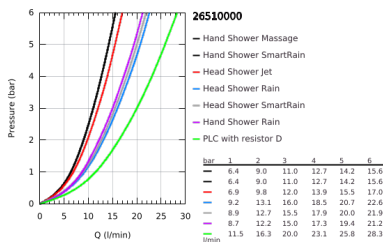

## 26 510 000 EUPHORIA SMARTCONTROL SYSTEM 260 SHOWER SYSTEM WITH BATH SAFETY MIXER FOR WALL MOUNTING

### PRODUCT DESCRIPTION

- Colour: chrome
- horizontal swivable 450 mm shower arm
- upper bracket adjustable for minimal adaption to existing drilling holes
- exposed SmartControl Bath Safety Mixer
- head shower Euphoria 260 (26 455)
- spray patterns: Rain, SmartRain, Jet
- maximum flow rate (at 3 bar): 20 l/min
- with ball joint
- bath inlet
- hand shower Euphoria 110 Massage, spray plate white (27 221 001)
- maximum flow rate (at 3 bar): 16 l/min
- adjustable in height with gliding element
- shower hose Silverflex 1750 mm 1/2" x 1/2" (28 388)
- GROHE DreamSpray - perfect spray pattern
- GROHE LongLife finish
- GROHE CoolTouch - no risk of scalding
- GROHE TurboStat - compact cartridge with wax thermoelement
- GROHE ProGrip - with knurled structure
- GROHE SafeStop at 38°C
- GROHE SafeStop Plus - optional temperature limiter at 43°C included
- GROHE SmartControl - control the shower with intuitive push/turn button
- integrated GROHE EasyReach shower tray
- GROHE SpeedClean - effortless limescale removal
- Inner WaterGuide - inner insulation for surface protection
- TwistStop - to prevent hose from twisting
- suitable for instantaneous heaters from 18 kW/h
- minimum flow rate 5 l/min.