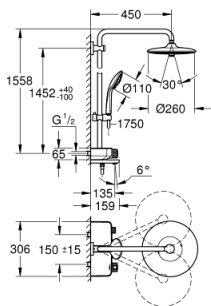

## 26 510 000 EUPHORIA SMARTCONTROL SYSTEM 260 SHOWER SYSTEM WITH BATH SAFETY MIXER FOR WALL MOUNTING

### PRODUCT DESCRIPTION

- Colour: chrome
- horizontal swivable 450 mm shower arm
- upper bracket adjustable for minimal adaption to existing drilling holes
- exposed SmartControl Bath Safety Mixer
- head shower Euphoria 260 (26 455)
- spray patterns: Rain, SmartRain, Jet
- maximum flow rate (at 3 bar): 20 l/min
- with ball joint
- bath inlet
- hand shower Euphoria 110 Massage, spray plate white (27 221 001)
- maximum flow rate (at 3 bar): 16 l/min
- adjustable in height with gliding element
- shower hose Silverflex 1750 mm 1/2" x 1/2" (28 388)
- GROHE DreamSpray - perfect spray pattern
- GROHE LongLife finish
- GROHE CoolTouch - no risk of scalding
- GROHE TurboStat - compact cartridge with wax thermoelement
- GROHE ProGrip - with knurled structure
- GROHE SafeStop at 38°C
- GROHE SafeStop Plus - optional temperature limiter at 43°C included
- GROHE SmartControl - control the shower with intuitive push/turn button
- integrated GROHE EasyReach shower tray
- GROHE SpeedClean - effortless limescale removal
- Inner WaterGuide - inner insulation for surface protection
- TwistStop - to prevent hose from twisting
- suitable for instantaneous heaters from 18 kW/h
- minimum flow rate 5 l/min.

### SPARE PARTS, May 2017 – now

- 1: Thermostatic compact cartridge 1/2" (Spare part-nr. 47439000)
- 2: Cartridge (Spare part-nr. 48297000)
- 3: Non-return valve (Spare part-nr. 49069000)
- 4: Mousseur (Spare part-nr. 13941000)
- 5: Non-return valve (Spare part-nr. 08565000)
- 6: Glider (Spare part-nr. 48177000)
- 7: Dirt strainer (Spare part-nr. 0700200M)
- 8: Shower bar holder (Spare part-nr. 48279000)
- 9: Fibre seal dia. Ø18.5 x Ø12 x 2 (Spare part-nr. 0138900M)
- 10: Dirt strainer (Spare part-nr. 48007000)
- 11: Compensation disc (Spare part-nr. 27180000)\*
- 12: GROHE TurboStat cartridge 1/2" (Spare part-nr. 47175000)\*
- 13: Socket Spanner (Spare part-nr. 49059000)\*