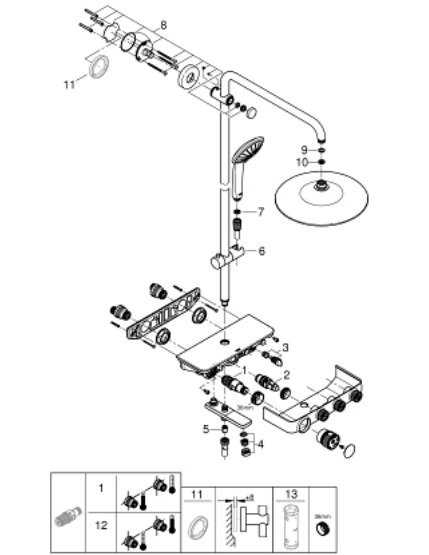

26 510 000 EUPHORIA SMARTCONTROL SYSTEM 260 SHOWER SYSTEM WITH BATH SAFETY MIXER FOR WALL MOUNTING

SPARE PARTS, May 2017 – now

- 1: Thermostatic compact cartridge 1/2" (Spare part-nr. 47439000)
- 2: Cartridge (Spare part-nr. 48297000)
- 3: Non-return valve (Spare part-nr. 49069000)
- 4: Mousseur (Spare part-nr. 13941000)
- 5: Non-return valve (Spare part-nr. 08565000)
- 6: Glider (Spare part-nr. 48177000)
- 7: Dirt strainer (Spare part-nr. 0700200M)
- 8: Shower bar holder (Spare part-nr. 48279000)
- 9: Fibre seal dia. Ø18.5 x Ø12 x 2 (Spare part-nr. 0138900M)
- 10: Dirt strainer (Spare part-nr. 48007000)
- 11: Compensation disc (Spare part-nr. 27180000)*
- 12: GROHE TurboStat cartridge 1/2" (Spare part-nr. 47175000)*
- 13: Socket Spanner (Spare part-nr. 49059000)*

* Optional accessories