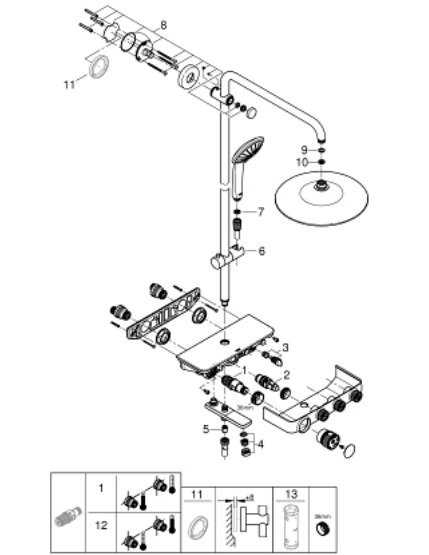

## 26 510 000 EUPHORIA SMARTCONTROL SYSTEM 260 SHOWER SYSTEM WITH BATH SAFETY MIXER FOR WALL MOUNTING

### PRODUCT DESCRIPTION

- Colour: chrome
- horizontal swivable 450 mm shower arm
- upper bracket adjustable for minimal adaption to existing drilling holes
- exposed SmartControl Bath Safety Mixer
- head shower Euphoria 260 (26 455)
- spray patterns: Rain, SmartRain, Jet
- maximum flow rate (at 3 bar): 20 l/min
- with ball joint
- bath inlet
- hand shower Euphoria 110 Massage, spray plate white (27 221 001)
- maximum flow rate (at 3 bar): 16 l/min
- adjustable in height with gliding element
- shower hose Silverflex 1750 mm 1/2" x 1/2" (28 388)
- GROHE DreamSpray - perfect spray pattern
- GROHE LongLife finish
- GROHE CoolTouch - no risk of scalding
- GROHE TurboStat - compact cartridge with wax thermoelement
- GROHE ProGrip - with knurled structure
- GROHE SafeStop at 38°C
- GROHE SafeStop Plus - optional temperature limiter at 43°C included
- GROHE SmartControl - control the shower with intuitive push/turn button
- integrated GROHE EasyReach shower tray
- GROHE SpeedClean - effortless limescale removal
- Inner WaterGuide - inner insulation for surface protection
- TwistStop - to prevent hose from twisting
- suitable for instantaneous heaters from 18 kW/h
- minimum flow rate 5 l/min.

### SPARE PARTS, May 2017 – now

- 1: Thermostatic compact cartridge 1/2" (Spare part-nr. 47439000)
- 2: Cartridge (Spare part-nr. 48297000)
- 3: Non-return valve (Spare part-nr. 49069000)
- 4: Mousseur (Spare part-nr. 13941000)
- 5: Non-return valve (Spare part-nr. 08565000)
- 6: Glider (Spare part-nr. 48177000)
- 7: Dirt strainer (Spare part-nr. 0700200M)
- 8: Shower bar holder (Spare part-nr. 48279000)
- 9: Fibre seal dia. Ø18.5 x Ø12 x 2 (Spare part-nr. 0138900M)
- 10: Dirt strainer (Spare part-nr. 48007000)
- 11: Compensation disc (Spare part-nr. 27180000)\*
- 12: GROHE TurboStat cartridge 1/2" (Spare part-nr. 47175000)\*
- 13: Socket Spanner (Spare part-nr. 49059000)\*