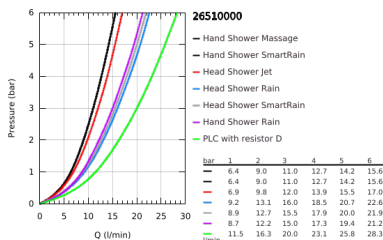

26 510 000 EUPHORIA SMARTCONTROL SYSTEM 260 SHOWER SYSTEM WITH BATH SAFETY MIXER FOR WALL MOUNTING

PRODUCT DESCRIPTION

- Colour: chrome
- horizontal swivable 450 mm shower arm
- upper bracket adjustable for minimal adaption to existing drilling holes
- exposed SmartControl Bath Safety Mixer
- head shower Euphoria 260 (26 455)
- spray patterns: Rain, SmartRain, Jet
- maximum flow rate (at 3 bar): 20 l/min
- with ball joint
- bath inlet
- hand shower Euphoria 110 Massage, spray plate white (27 221 001)
- maximum flow rate (at 3 bar): 16 l/min
- adjustable in height with gliding element
- shower hose Silverflex 1750 mm 1/2" x 1/2" (28 388)
- GROHE DreamSpray - perfect spray pattern
- GROHE LongLife finish
- GROHE CoolTouch - no risk of scalding
- GROHE TurboStat - compact cartridge with wax thermoelement
- GROHE ProGrip - with knurl structure
- GROHE SafeStop at 38°C
- GROHE SafeStop Plus - optional temperature limiter at 43°C included
- GROHE SmartControl - control the shower with intuitive push/turn button
- integrated GROHE EasyReach shower tray
- GROHE SpeedClean - effortless limescale removal
- Inner WaterGuide - inner insulation for surface protection
- TwistStop - to prevent hose from twisting
- suitable for instantaneous heaters from 18 kW/h
- minimum flow rate 5 l/min.