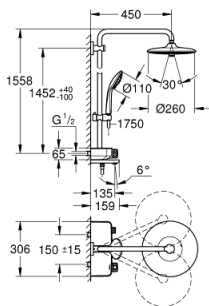

26 510 000 EUPHORIA SMARTCONTROL SYSTEM 260 SHOWER SYSTEM WITH BATH SAFETY MIXER FOR WALL MOUNTING

PRODUCT DESCRIPTION

- Colour: chrome
- horizontal swivable 450 mm shower arm
- upper bracket adjustable for minimal adaption to existing drilling holes
- exposed SmartControl Bath Safety Mixer
- head shower Euphoria 260 (26 455)
- spray patterns: Rain, SmartRain, Jet
- maximum flow rate (at 3 bar): 20 l/min
- with ball joint
- bath inlet
- hand shower Euphoria 110 Massage, spray plate white (27 221 001)
- maximum flow rate (at 3 bar): 16 l/min
- adjustable in height with gliding element
- shower hose Silverflex 1750 mm 1/2" x 1/2" (28 388)
- GROHE DreamSpray - perfect spray pattern
- GROHE LongLife finish
- GROHE CoolTouch - no risk of scalding
- GROHE TurboStat - compact cartridge with wax thermoelement
- GROHE ProGrip - with knurl structure
- GROHE SafeStop at 38°C
- GROHE SafeStop Plus - optional temperature limiter at 43°C included
- GROHE SmartControl - control the shower with intuitive push/turn button
- integrated GROHE EasyReach shower tray
- GROHE SpeedClean - effortless limescale removal
- Inner WaterGuide - inner insulation for surface protection
- TwistStop - to prevent hose from twisting
- suitable for instantaneous heaters from 18 kW/h
- minimum flow rate 5 l/min.