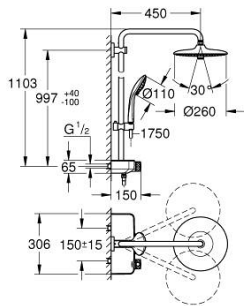

26 509 000 EUPHORIA SMARTCONTROL SYSTEM 260 SHOWER SYSTEM WITH SAFETY MIXER FOR WALL MOUNTING

PRODUCT DESCRIPTION

- Colour: chrome
- horizontal 450 mm shower arm
- upper bracket adjustable for minimal adaption to existing drilling holes
- exposed SmartControl Safety Mixer
- head shower Euphoria 260 (26 455)
- spray patterns: Rain, SmartRain, Jet
- maximum flow rate (at 3 bar): 16 l/min
- with ball joint
- hand shower Euphoria 110 Massage, spray plate white (27 221 001)
- maximum flow rate (at 3 bar): 15 l/min
- adjustable in height with gliding element
- shower hose Silverflex 1750 mm 1/2" x 1/2" (28 388)
- GROHE DreamSpray - perfect spray pattern
- GROHE LongLife finish
- GROHE CoolTouch - no risk of scalding
- GROHE TurboStat - compact cartridge with wax thermoelement
- GROHE ProGrip - with knurled structure
- GROHE SafeStop at 38°C
- GROHE SafeStop Plus - optional temperature limiter at 43°C included
- GROHE SmartControl - control the shower with intuitive push/turn button
- integrated GROHE EasyReach shower tray
- GROHE SpeedClean - effortless limescale removal
- Inner WaterGuide - inner insulation for surface protection
- TwistStop - to prevent hose from twisting
- suitable for instantaneous heaters from 18 kW/h
- minimum flow rate 5 l/min.