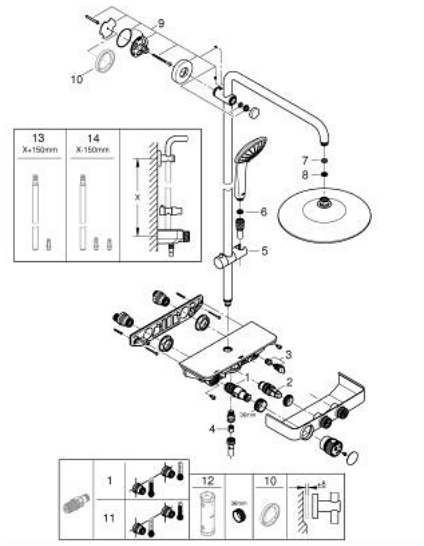

### PRODUCT DESCRIPTION

- Colour: chrome
- horizontal 450 mm shower arm
- upper bracket adjustable for minimal adaption to existing drilling holes
- exposed SmartControl Safety Mixer
- head shower Euphoria 260 (26 455)
- spray patterns: Rain, SmartRain, Jet
- maximum flow rate (at 3 bar): 16 l/min
- with ball joint
- hand shower Euphoria 110 Massage, spray plate white (27 221 001)
- maximum flow rate (at 3 bar): 15 l/min
- adjustable in height with gliding element
- shower hose Silverflex 1750 mm 1/2" x 1/2" (28 388)
- GROHE DreamSpray - perfect spray pattern
- GROHE LongLife finish
- GROHE CoolTouch - no risk of scalding
- GROHE TurboStat - compact cartridge with wax thermoelement
- GROHE ProGrip - with knurl structure
- GROHE SafeStop at 38°C
- GROHE SafeStop Plus - optional temperature limiter at 43°C included
- GROHE SmartControl - control the shower with intuitive push/turn button
- integrated GROHE EasyReach shower tray
- GROHE SpeedClean - effortless limescale removal
- Inner WaterGuide - inner insulation for surface protection
- TwistStop - to prevent hose from twisting
- suitable for instantaneous heaters from 18 kW/h
- minimum flow rate 5 l/min.

### SPARE PARTS, February 2019 – March 2021

- 1: Thermostatic compact cartridge 1/2" (Spare part-nr. 47439000)
- 2: Cartridge (Spare part-nr. 48297000)
- 3: Non-return valve (Spare part-nr. 49069000)
- 4: Non-return valve (Spare part-nr. 08565000)
- 5: Glider (Spare part-nr. 48177000)
- 6: Dirt strainer (Spare part-nr. 0700200M)
- 7: Fibre seal dia. Ø18.5 x Ø12 x 2 (Spare part-nr. 0138900M)
- 8: Dirt strainer (Spare part-nr. 48007000)
- 9: Shower bar holder (Spare part-nr. 48279000)
- 10: Compensation disc (Spare part-nr. 27180000)\*
- 11: GROHE TurboStat cartridge 1/2" (Spare part-nr. 47175000)\*
- 12: Socket Spanner (Spare part-nr. 49059000)\*
- 13: Shower system pipe for retrofitting (Spare part-nr. 48499000)\*
- 14: Shower system pipe for retrofitting (Spare part-nr. 48498000)\*