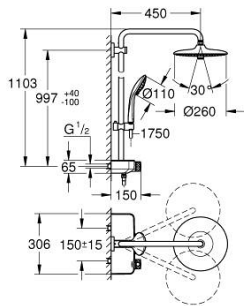

26 509 000 EUPHORIA SMARTCONTROL SYSTEM 260 SHOWER SYSTEM WITH SAFETY MIXER FOR WALL MOUNTING