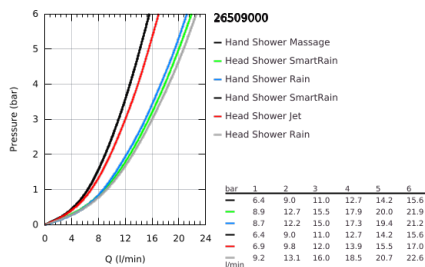

## 26 509 000 EUPHORIA SMARTCONTROL SYSTEM 260 SHOWER SYSTEM WITH SAFETY MIXER FOR WALL MOUNTING

### PRODUCT DESCRIPTION

- Colour: chrome
- horizontal 450 mm shower arm
- upper bracket adjustable for minimal adaption to existing drilling holes
- exposed SmartControl Safety Mixer
- head shower Euphoria 260 (26 455)
- spray patterns: Rain, SmartRain, Jet
- maximum flow rate (at 3 bar): 16 l/min
- with ball joint
- hand shower Euphoria 110 Massage, spray plate white (27 221 001)
- maximum flow rate (at 3 bar): 15 l/min
- adjustable in height with gliding element
- shower hose Silverflex 1750 mm 1/2" x 1/2" (28 388)
- GROHE DreamSpray - perfect spray pattern
- GROHE LongLife finish
- GROHE CoolTouch - no risk of scalding
- GROHE TurboStat - compact cartridge with wax thermoelement
- GROHE ProGrip - with knurl structure
- GROHE SafeStop at 38°C
- GROHE SafeStop Plus - optional temperature limiter at 43°C included
- GROHE SmartControl - control the shower with intuitive push/turn button
- integrated GROHE EasyReach shower tray
- GROHE SpeedClean - effortless limescale removal
- Inner WaterGuide - inner insulation for surface protection
- TwistStop - to prevent hose from twisting
- suitable for instantaneous heaters from 18 kW/h
- minimum flow rate 5 l/min.