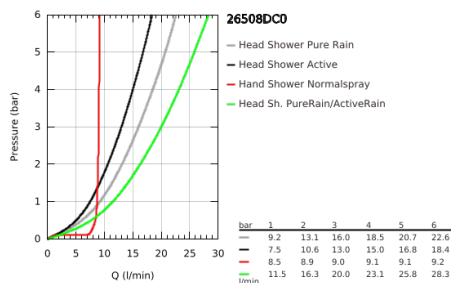

26 508 DC0 EUPHORIA SMARTCONTROL SYSTEM 310 CUBE SHOWER SYSTEM WITH SAFETY MIXER FOR WALL MOUNTING

PRODUCT DESCRIPTION

- Colour: supersteel
- horizontal 450 mm shower arm
- upper bracket adjustable for minimal adaption to existing drilling holes
- exposed SmartControl Safety Mixer
- allows change between:
 - head shower Rainshower SmartActive 310 Cube
 - spray patterns: GROHE PureRain, ActiveRain
- maximum flow rate (at 3 bar): 20 l/min
- hand shower Euphoria Cube Stick
- maximum flow rate (at 3 bar): 16 l/min
- adjustable in height with gliding element
- shower hose Silverflex 1750 mm 1/2" x 1/2" (28 388)
- GROHE DreamSpray - perfect spray pattern
- GROHE CoolTouch - no risk of scalding
- GROHE TurboStat - compact cartridge with wax thermoelement
- GROHE ProGrip - with knurl structure
- GROHE LongLife finish
- GROHE SafeStop at 38°C
- GROHE SafeStop Plus - optional temperature limiter at 43°C included
- GROHE SmartControl - control the shower with intuitive push/turn button
- integrated GROHE EasyReach shower tray
- GROHE SpeedClean - effortless limescale removal
- Inner WaterGuide - inner insulation for surface protection
- TwistStop - to prevent hose from twisting
- suitable for instantaneous heaters from 18 kW/h
- minimum flow rate 5 l/min.

26 508 DC0 EUPHORIA SMARTCONTROL SYSTEM 310 CUBE SHOWER SYSTEM WITH SAFETY MIXER FOR WALL MOUNTING

SPARE PARTS, July 2018 – now

- 1: Thermostatic compact cartridge 1/2" (Spare part-nr. 47439000)
- 2: Cartridge (Spare part-nr. 48297000)
- 3: Non-return valve (Spare part-nr. 49069000)
- 4: Non-return valve (Spare part-nr. 08565000)
- 5: Glider (Spare part-nr. 48177DC0)
- 6: Dirt strainer (Spare part-nr. 0700200M)
- 7: Shower bar holder (Spare part-nr. 48279DC0)
- 9: GROHE TurboStat cartridge 1/2" (Spare part-nr. 47175000)*
- 10: Socket Spanner (Spare part-nr. 49059000)*