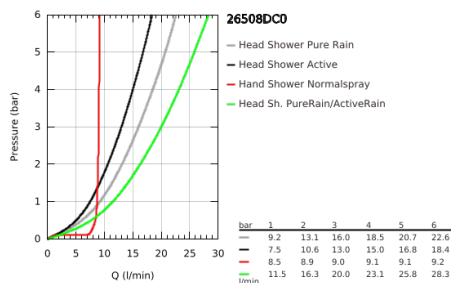

26 508 DC0 EUPHORIA SMARTCONTROL SYSTEM 310 CUBE SHOWER SYSTEM WITH SAFETY MIXER FOR WALL MOUNTING

PRODUCT DESCRIPTION

- Colour: supersteel
- horizontal 450 mm shower arm
- upper bracket adjustable for minimal adaption to existing drilling holes
- exposed SmartControl Safety Mixer
- allows change between:
 - head shower Rainshower SmartActive 310 Cube
 - spray patterns: GROHE PureRain, ActiveRain
 - maximum flow rate (at 3 bar): 20 l/min
 - hand shower Euphoria Cube Stick
 - maximum flow rate (at 3 bar): 16 l/min
 - adjustable in height with gliding element
 - shower hose Silverflex 1750 mm 1/2" x 1/2" (28 388)
 - GROHE DreamSpray - perfect spray pattern
 - GROHE CoolTouch - no risk of scalding
 - GROHE TurboStat - compact cartridge with wax thermoelement
 - GROHE ProGrip - with knurled structure
 - GROHE LongLife finish
 - GROHE SafeStop at 38°C
 - GROHE SafeStop Plus - optional temperature limiter at 43°C included
 - GROHE SmartControl - control the shower with intuitive push/turn button
 - integrated GROHE EasyReach shower tray
 - GROHE SpeedClean - effortless limescale removal
 - Inner WaterGuide - inner insulation for surface protection
 - TwistStop - to prevent hose from twisting
 - suitable for instantaneous heaters from 18 kW/h
 - minimum flow rate 5 l/min.

26 508 DC0 EUPHORIA SMARTCONTROL SYSTEM 310 CUBE SHOWER SYSTEM WITH SAFETY MIXER FOR WALL MOUNTING

SPARE PARTS, July 2018 – now

- 1: Thermostatic compact cartridge 1/2" (Spare part-nr. 47439000)
- 2: Cartridge (Spare part-nr. 48297000)
- 3: Non-return valve (Spare part-nr. 49069000)
- 4: Non-return valve (Spare part-nr. 08565000)
- 5: Glider (Spare part-nr. 48177DC0)
- 6: Dirt strainer (Spare part-nr. 0700200M)
- 7: Shower bar holder (Spare part-nr. 48279DC0)
- 9: GROHE TurboStat cartridge 1/2" (Spare part-nr. 47175000)*
- 10: Socket Spanner (Spare part-nr. 49059000)*