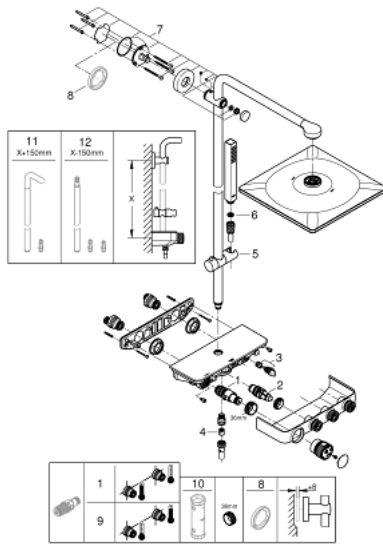

## 26 508 000 EUPHORIA SMARTCONTROL SYSTEM 310 CUBE SHOWER SYSTEM WITH SAFETY MIXER FOR WALL MOUNTING

### PRODUCT DESCRIPTION

- Colour: chrome
- horizontal 450 mm shower arm
- upper bracket adjustable for minimal adaption to existing drilling holes
- exposed SmartControl Safety Mixer
- head shower Rainshower SmartActive 310 Cube
- spray patterns: GROHE PureRain, ActiveRain
- maximum flow rate (at 3 bar): 20 l/min
- hand shower Euphoria Cube (27 699)
- maximum flow rate (at 3 bar): 16 l/min
- adjustable in height with gliding element
- shower hose Silverflex 1750 mm 1/2" x 1/2" (28 388)
- GROHE DreamSpray - perfect spray pattern
- GROHE CoolTouch - no risk of scalding
- GROHE TurboStat - compact cartridge with wax thermoelement
- GROHE ProGrip - with knurl structure
- GROHE LongLife finish
- GROHE SafeStop at 38°C
- GROHE SafeStop Plus - optional temperature limiter at 43°C included
- GROHE SmartControl - control the shower with intuitive push/turn button
- integrated GROHE EasyReach shower tray
- GROHE SpeedClean - effortless limescale removal
- Inner WaterGuide - inner insulation for surface protection
- TwistStop - to prevent hose from twisting
- suitable for instantaneous heaters from 18 kW/h
- minimum flow rate 5 l/min.

### SPARE PARTS, February 2019 – now

- 1: Thermostatic compact cartridge 1/2" (Spare part-nr. 47439000)
  - 2: Cartridge (Spare part-nr. 48297000)
  - 3: Non-return valve (Spare part-nr. 49069000)
  - 4: Non-return valve (Spare part-nr. 08565000)
  - 5: Glider (Spare part-nr. 48177000)
  - 6: Dirt strainer (Spare part-nr. 0700200M)
  - 7: Shower bar holder (Spare part-nr. 48279000)
  - 8: Compensation disc (Spare part-nr. 27180000)\*
  - 9: GROHE TurboStat cartridge 1/2" (Spare part-nr. 47175000)\*
  - 10: Socket Spanner (Spare part-nr. 49059000)\*
  - 11: Shower system pipe for retrofitting (Spare part-nr. 48497000)\*
  - 12: Shower system pipe for retrofitting (Spare part-nr. 48498000)\*
- \* Optional accessories