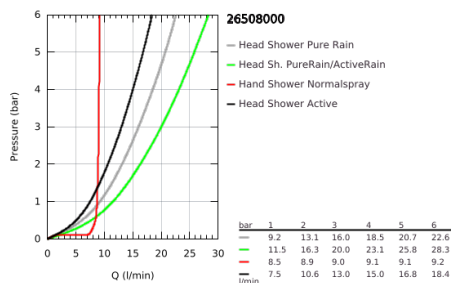

## 26 508 000 EUPHORIA SMARTCONTROL SYSTEM 310 CUBE SHOWER SYSTEM WITH SAFETY MIXER FOR WALL MOUNTING

### PRODUCT DESCRIPTION

- Colour: chrome
- horizontal 450 mm shower arm
- upper bracket adjustable for minimal adaption to existing drilling holes
- exposed SmartControl Safety Mixer
- head shower Rainshower SmartActive 310 Cube
- spray patterns: GROHE PureRain, ActiveRain
- maximum flow rate (at 3 bar): 20 l/min
- hand shower Euphoria Cube (27 699)
- maximum flow rate (at 3 bar): 16 l/min
- adjustable in height with gliding element
- shower hose Silverflex 1750 mm 1/2" x 1/2" (28 388)
- GROHE DreamSpray - perfect spray pattern
- GROHE CoolTouch - no risk of scalding
- GROHE TurboStat - compact cartridge with wax thermoelement
- GROHE ProGrip - with knurl structure
- GROHE LongLife finish
- GROHE SafeStop at 38°C
- GROHE SafeStop Plus - optional temperature limiter at 43°C included
- GROHE SmartControl - control the shower with intuitive push/turn button
- integrated GROHE EasyReach shower tray
- GROHE SpeedClean - effortless limescale removal
- Inner WaterGuide - inner insulation for surface protection
- TwistStop - to prevent hose from twisting
- suitable for instantaneous heaters from 18 kW/h
- minimum flow rate 5 l/min.