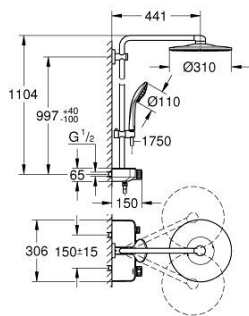

## 26 507 GN0 EUPHORIA SMARTCONTROL SYSTEM 310 SHOWER SYSTEM WITH SAFETY MIXER FOR WALL MOUNTING

### PRODUCT DESCRIPTION

- Colour: brushed cool sunrise
- horizontal 450 mm shower arm
- upper bracket adjustable for minimal adaption to existing drilling holes
- exposed SmartControl Safety Mixer
- allows change between:
  - head shower Rainshower SmartActive 310
  - spray patterns: GROHE PureRain, ActiveRain
  - maximum flow rate (at 3 bar): 20 l/min
  - hand shower Euphoria 110 Massage, spray plate white
  - spray patterns: Rain, SmartRain, Massage
  - maximum flow rate (at 3 bar): 16 l/min
  - adjustable in height with gliding element
  - shower hose Silverflex 1750 mm 1/2" x 1/2" (28 388)
  - GROHE DreamSpray - perfect spray pattern
  - GROHE LongLife finish
  - GROHE CoolTouch - no risk of scalding
  - GROHE TurboStat - compact cartridge with wax thermoelement
  - GROHE ProGrip - with knurl structure
  - GROHE SafeStop at 38°C
  - GROHE SafeStop Plus - optional temperature limiter at 43°C included
  - GROHE SmartControl - control the shower with intuitive push/turn button
  - integrated GROHE EasyReach shower tray
  - GROHE SpeedClean - effortless limescale removal
  - Inner WaterGuide - inner insulation for surface protection
  - TwistStop - to prevent hose from twisting
  - suitable for instantaneous heaters from 18 kW/h
  - minimum flow rate 5 l/min.

### SPARE PARTS, September 2018 – now

- 1: Thermostatic compact cartridge 1/2" (Spare part-nr. 47439000)
- 2: Cartridge (Spare part-nr. 48297000)
- 3: Non-return valve (Spare part-nr. 49069000)
- 4: Non-return valve (Spare part-nr. 08565000)
- 5: Glider (Spare part-nr. 48177GN0)
- 6: Dirt strainer (Spare part-nr. 0700200M)
- 7: Shower bar holder (Spare part-nr. 48279GN0)
- 9: GROHE TurboStat cartridge 1/2" (Spare part-nr. 47175000)\*
- 10: Socket Spanner (Spare part-nr. 49059000)\*