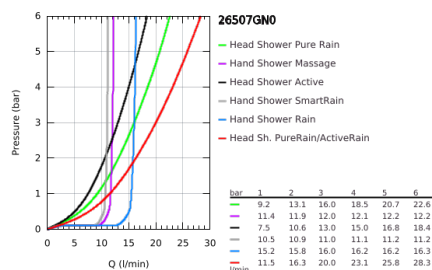

## 26 507 GN0 EUPHORIA SMARTCONTROL SYSTEM 310 SHOWER SYSTEM WITH SAFETY MIXER FOR WALL MOUNTING

### PRODUCT DESCRIPTION

- Colour: brushed cool sunrise
- horizontal 450 mm shower arm
- upper bracket adjustable for minimal adaption to existing drilling holes
- exposed SmartControl Safety Mixer
- allows change between:
  - head shower Rainshower SmartActive 310
  - spray patterns: GROHE PureRain, ActiveRain
  - maximum flow rate (at 3 bar): 20 l/min
  - hand shower Euphoria 110 Massage, spray plate white
  - spray patterns: Rain, SmartRain, Massage
  - maximum flow rate (at 3 bar): 16 l/min
  - adjustable in height with gliding element
  - shower hose Silverflex 1750 mm 1/2" x 1/2" (28 388)
  - GROHE DreamSpray - perfect spray pattern
  - GROHE LongLife finish
  - GROHE CoolTouch - no risk of scalding
  - GROHE TurboStat - compact cartridge with wax thermoelement
  - GROHE ProGrip - with knurl structure
  - GROHE SafeStop at 38°C
  - GROHE SafeStop Plus - optional temperature limiter at 43°C included
  - GROHE SmartControl - control the shower with intuitive push/turn button
  - integrated GROHE EasyReach shower tray
  - GROHE SpeedClean - effortless limescale removal
  - Inner WaterGuide - inner insulation for surface protection
  - TwistStop - to prevent hose from twisting
  - suitable for instantaneous heaters from 18 kW/h
  - minimum flow rate 5 l/min.