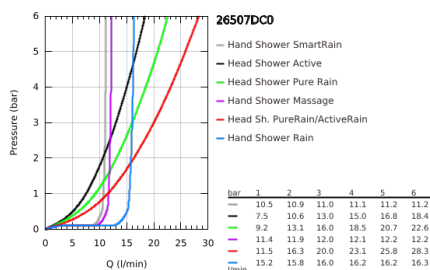

26 507 DC0 EUPHORIA SMARTCONTROL SYSTEM 310 SHOWER SYSTEM WITH SAFETY MIXER FOR WALL MOUNTING

PRODUCT DESCRIPTION

- Colour: supersteel
- horizontal 450 mm shower arm
- upper bracket adjustable for minimal adaption to existing drilling holes
- exposed SmartControl Safety Mixer
- allows change between:
 - head shower Rainshower SmartActive 310
 - spray patterns: GROHE PureRain, ActiveRain
 - maximum flow rate (at 3 bar): 20 l/min
 - hand shower Euphoria 110 Massage, spray plate white
 - spray patterns: Rain, SmartRain, Massage
 - maximum flow rate (at 3 bar): 16 l/min
 - adjustable in height with gliding element
 - shower hose Silverflex 1750 mm 1/2" x 1/2" (28 388)
- GROHE DreamSpray - perfect spray pattern
- GROHE LongLife finish
- GROHE CoolTouch - no risk of scalding
- GROHE TurboStat - compact cartridge with wax thermoelement
- GROHE ProGrip - with knurled structure
- GROHE SafeStop at 38°C
- GROHE SafeStop Plus - optional temperature limiter at 43°C included
- GROHE SmartControl - control the shower with intuitive push/turn button
- integrated GROHE EasyReach shower tray
- GROHE SpeedClean - effortless limescale removal
- Inner WaterGuide - inner insulation for surface protection
- TwistStop - to prevent hose from twisting
- suitable for instantaneous heaters from 18 kW/h
- minimum flow rate 5 l/min.

26 507 DC0 EUPHORIA SMARTCONTROL SYSTEM 310 SHOWER SYSTEM WITH SAFETY MIXER FOR WALL MOUNTING

SPARE PARTS, July 2018 – November 2021

- 1: Thermostatic compact cartridge 1/2" (Spare part-nr. 47439000)
- 2: Cartridge (Spare part-nr. 48297000)
- 3: Non-return valve (Spare part-nr. 49069000)
- 4: Non-return valve (Spare part-nr. 08565000)
- 5: Glider (Spare part-nr. 48177DC0)
- 6: Dirt strainer (Spare part-nr. 0700200M)
- 7: Shower bar holder (Spare part-nr. 48279DC0)
- 9: GROHE TurboStat cartridge 1/2" (Spare part-nr. 47175000)*
- 10: Socket Spanner (Spare part-nr. 49059000)*