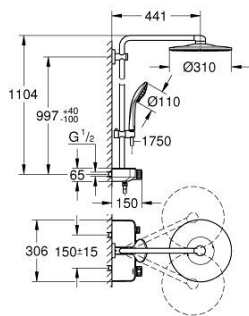

26 507 DC0 EUPHORIA SMARTCONTROL SYSTEM 310 SHOWER SYSTEM WITH SAFETY MIXER FOR WALL MOUNTING

PRODUCT DESCRIPTION

- Colour: supersteel
- horizontal 450 mm shower arm
- upper bracket adjustable for minimal adaption to existing drilling holes
- exposed SmartControl Safety Mixer
- allows change between:
 - head shower Rainshower SmartActive 310
 - spray patterns: GROHE PureRain, ActiveRain
 - maximum flow rate (at 3 bar): 20 l/min
 - hand shower Euphoria 110 Massage, spray plate white
 - spray patterns: Rain, SmartRain, Massage
 - maximum flow rate (at 3 bar): 16 l/min
 - adjustable in height with gliding element
 - shower hose Silverflex 1750 mm 1/2" x 1/2" (28 388)
- GROHE DreamSpray - perfect spray pattern
- GROHE LongLife finish
- GROHE CoolTouch - no risk of scalding
- GROHE TurboStat - compact cartridge with wax thermoelement
- GROHE ProGrip - with knurled structure
- GROHE SafeStop at 38°C
- GROHE SafeStop Plus - optional temperature limiter at 43°C included
- GROHE SmartControl - control the shower with intuitive push/turn button
- integrated GROHE EasyReach shower tray
- GROHE SpeedClean - effortless limescale removal
- Inner WaterGuide - inner insulation for surface protection
- TwistStop - to prevent hose from twisting
- suitable for instantaneous heaters from 18 kW/h
- minimum flow rate 5 l/min.

26 507 DC0 EUPHORIA SMARTCONTROL SYSTEM 310 SHOWER SYSTEM WITH SAFETY MIXER FOR WALL MOUNTING

SPARE PARTS, July 2018 – November 2021

- 1: Thermostatic compact cartridge 1/2" (Spare part-nr. 47439000)
- 2: Cartridge (Spare part-nr. 48297000)
- 3: Non-return valve (Spare part-nr. 49069000)
- 4: Non-return valve (Spare part-nr. 08565000)
- 5: Glider (Spare part-nr. 48177DC0)
- 6: Dirt strainer (Spare part-nr. 0700200M)
- 7: Shower bar holder (Spare part-nr. 48279DC0)
- 9: GROHE TurboStat cartridge 1/2" (Spare part-nr. 47175000)*
- 10: Socket Spanner (Spare part-nr. 49059000)*