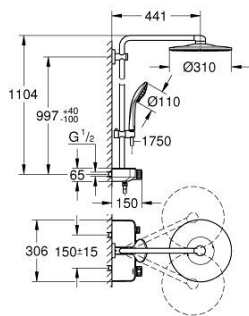

## 26 507 DC0 EUPHORIA SMARTCONTROL SYSTEM 310 SHOWER SYSTEM WITH SAFETY MIXER FOR WALL MOUNTING

### PRODUCT DESCRIPTION

- Colour: supersteel
- horizontal 450 mm shower arm
- upper bracket adjustable for minimal adaption to existing drilling holes
- exposed SmartControl Safety Mixer
- allows change between:
  - head shower Rainshower SmartActive 310
  - spray patterns: GROHE PureRain, ActiveRain
  - maximum flow rate (at 3 bar): 20 l/min
  - hand shower Euphoria 110 Massage, spray plate white
  - spray patterns: Rain, SmartRain, Massage
  - maximum flow rate (at 3 bar): 16 l/min
  - adjustable in height with gliding element
  - shower hose Silverflex 1750 mm 1/2" x 1/2" (28 388)
  - GROHE DreamSpray - perfect spray pattern
  - GROHE LongLife finish
  - GROHE CoolTouch - no risk of scalding
  - GROHE TurboStat - compact cartridge with wax thermoelement
  - GROHE ProGrip - with knurl structure
  - GROHE SafeStop at 38°C
  - GROHE SafeStop Plus - optional temperature limiter at 43°C included
  - GROHE SmartControl - control the shower with intuitive push/turn button
  - integrated GROHE EasyReach shower tray
  - GROHE SpeedClean - effortless limescale removal
  - Inner WaterGuide - inner insulation for surface protection
  - TwistStop - to prevent hose from twisting
  - suitable for instantaneous heaters from 18 kW/h
  - minimum flow rate 5 l/min.

### SPARE PARTS, July 2018 – November 2021

- 1: Thermostatic compact cartridge 1/2" (Spare part-nr. 47439000)
- 2: Cartridge (Spare part-nr. 48297000)
- 3: Non-return valve (Spare part-nr. 49069000)
- 4: Non-return valve (Spare part-nr. 08565000)
- 5: Glider (Spare part-nr. 48177DC0)
- 6: Dirt strainer (Spare part-nr. 0700200M)
- 7: Shower bar holder (Spare part-nr. 48279DC0)
- 9: GROHE TurboStat cartridge 1/2" (Spare part-nr. 47175000)\*
- 10: Socket Spanner (Spare part-nr. 49059000)\*