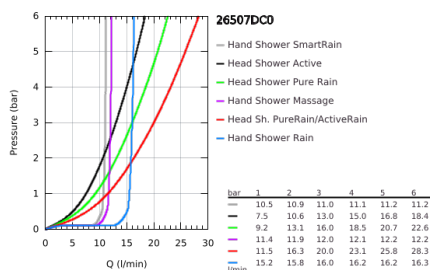

## 26 507 DC0 EUPHORIA SMARTCONTROL SYSTEM 310 SHOWER SYSTEM WITH SAFETY MIXER FOR WALL MOUNTING

### PRODUCT DESCRIPTION

- Colour: supersteel
- horizontal 450 mm shower arm
- upper bracket adjustable for minimal adaption to existing drilling holes
- exposed SmartControl Safety Mixer
- allows change between:
  - head shower Rainshower SmartActive 310
  - spray patterns: GROHE PureRain, ActiveRain
  - maximum flow rate (at 3 bar): 20 l/min
  - hand shower Euphoria 110 Massage, spray plate white
  - spray patterns: Rain, SmartRain, Massage
  - maximum flow rate (at 3 bar): 16 l/min
  - adjustable in height with gliding element
  - shower hose Silverflex 1750 mm 1/2" x 1/2" (28 388)
  - GROHE DreamSpray - perfect spray pattern
  - GROHE LongLife finish
  - GROHE CoolTouch - no risk of scalding
  - GROHE TurboStat - compact cartridge with wax thermoelement
  - GROHE ProGrip - with knurl structure
  - GROHE SafeStop at 38°C
  - GROHE SafeStop Plus - optional temperature limiter at 43°C included
  - GROHE SmartControl - control the shower with intuitive push/turn button
  - integrated GROHE EasyReach shower tray
  - GROHE SpeedClean - effortless limescale removal
  - Inner WaterGuide - inner insulation for surface protection
  - TwistStop - to prevent hose from twisting
  - suitable for instantaneous heaters from 18 kW/h
  - minimum flow rate 5 l/min.