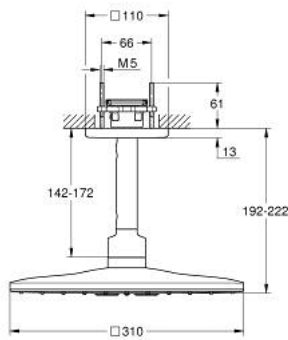

## 26 481 MS0 RAINSHOWER SMARTACTIVE 310 CUBE HEAD SHOWER SET CEILING 142 MM, 2 SPRAYS

### PRODUCT DESCRIPTION

- Colour: satin steel
- head shower Rainshower SmartActive 310 Cube
- spray patterns: GROHE PureRain, ActiveRain
- 142 mm ceiling shower arm
- GROHE DreamSpray - perfect spray pattern
- GROHE LongLife finish
- GROHE SpeedClean - effortless limescale removal
- Inner WaterGuide - inner insulation for surface protection
- requires rough-in set 26 483 or 26 484 - to be ordered separately