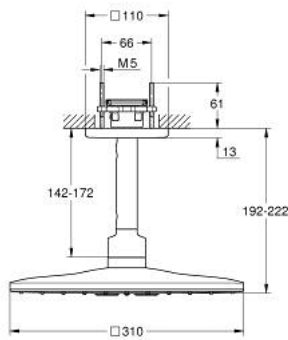

## 26 481 MG0 RAINSHOWER SMARTACTIVE 310 CUBE HEAD SHOWER SET CEILING 142 MM, 2 SPRAYS

### PRODUCT DESCRIPTION

- Colour: satin graphite
- head shower Rainshower SmartActive 310 Cube
- spray patterns: GROHE PureRain, ActiveRain
- 142 mm ceiling shower arm
- GROHE DreamSpray - perfect spray pattern
- GROHE LongLife finish
- GROHE SpeedClean - effortless limescale removal
- Inner WaterGuide - inner insulation for surface protection
- requires rough-in set 26 483 or 26 484 - to be ordered separately