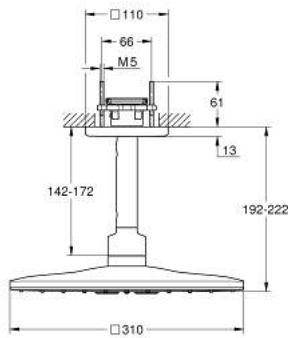

## 26 481 LS0 RAINSHOWER SMARTACTIVE 310 CUBE HEAD SHOWER SET CEILING 142 MM, 2 SPRAYS

### PRODUCT DESCRIPTION

- Colour: moon white
- head shower Rainshower SmartActive 310 Cube, spray plate moon white
- spray patterns: GROHE PureRain, ActiveRain
- 142 mm ceiling shower arm
- GROHE DreamSpray - perfect spray pattern
- GROHE LongLife finish
- GROHE SpeedClean - effortless limescale removal
- Inner WaterGuide - inner insulation for surface protection
- requires rough-in set 26 483 or 26 484 - to be ordered separately