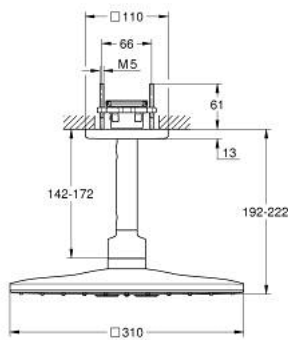

26 481 KF0 RAINSHOWER SMARTACTIVE 310 CUBE HEAD SHOWER SET CEILING 142 MM, 2 SPRAYS

PRODUCT DESCRIPTION

- Colour: phantom black
- head shower Rainshower SmartActive 310 Cube
- spray patterns: GROHE PureRain, ActiveRain
- 142 mm ceiling shower arm
- GROHE DreamSpray - perfect spray pattern
- GROHE SpeedClean - effortless limescale removal
- Inner WaterGuide - inner insulation for surface protection
- requires rough-in set 26 483 or 26 484 - to be ordered separately