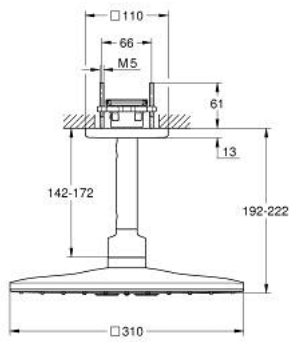

26 481 GN0 RAINSHOWER SMARTACTIVE 310 CUBE HEAD SHOWER SET CEILING 142 MM, 2 SPRAYS

PRODUCT DESCRIPTION

- Colour: brushed cool sunrise
- head shower Rainshower SmartActive 310 Cube
- spray patterns: GROHE PureRain, ActiveRain
- 142 mm ceiling shower arm
- GROHE DreamSpray - perfect spray pattern
- GROHE LongLife finish
- GROHE SpeedClean - effortless limescale removal
- Inner WaterGuide - inner insulation for surface protection
- requires rough-in set 26 483 or 26 484 - to be ordered separately