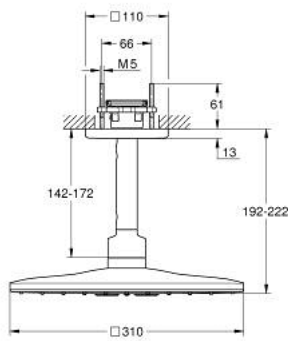

## 26 481 GL0 RAINSHOWER SMARTACTIVE 310 CUBE HEAD SHOWER SET CEILING 142 MM, 2 SPRAYS

### PRODUCT DESCRIPTION

- Colour: cool sunrise
- head shower Rainshower SmartActive 310 Cube
- spray patterns: GROHE PureRain, ActiveRain
- 142 mm ceiling shower arm
- GROHE DreamSpray - perfect spray pattern
- GROHE LongLife finish
- GROHE SpeedClean - effortless limescale removal
- Inner WaterGuide - inner insulation for surface protection
- requires rough-in set 26 483 or 26 484 - to be ordered separately