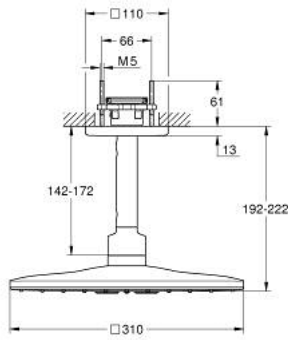

## 26 481 DL0 RAINSHOWER SMARTACTIVE 310 CUBE HEAD SHOWER SET CEILING 142 MM, 2 SPRAYS

### PRODUCT DESCRIPTION

- Colour: brushed warm sunset
- head shower Rainshower SmartActive 310 Cube
- spray patterns: GROHE PureRain, ActiveRain
- 142 mm ceiling shower arm
- GROHE DreamSpray - perfect spray pattern
- GROHE LongLife finish
- GROHE SpeedClean - effortless limescale removal
- Inner WaterGuide - inner insulation for surface protection
- requires rough-in set 26 483 or 26 484 - to be ordered separately