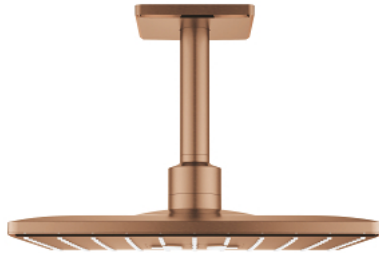

## 26 481 DL0 RAINSHOWER SMARTACTIVE 310 CUBE HEAD SHOWER SET CEILING 142 MM, 2 SPRAYS

### PRODUCT DESCRIPTION

- Colour: brushed warm sunset
- head shower Rainshower SmartActive 310 Cube
- spray patterns: GROHE PureRain, ActiveRain
- 142 mm ceiling shower arm
- GROHE DreamSpray - perfect spray pattern
- GROHE LongLife finish
- GROHE SpeedClean - effortless limescale removal
- Inner WaterGuide - inner insulation for surface protection
- requires rough-in set 26 483 or 26 484 - to be ordered separately