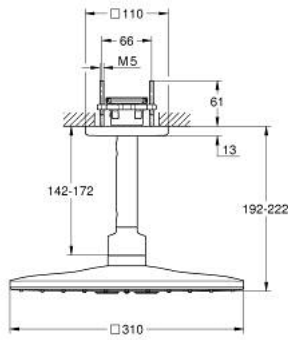

26 481 DC0 RAINSHOWER SMARTACTIVE 310 CUBE HEAD SHOWER SET CEILING 142 MM, 2 SPRAYS

PRODUCT DESCRIPTION

- Colour: supersteel
- head shower Rainshower SmartActive 310 Cube
- spray patterns: GROHE PureRain, ActiveRain
- 142 mm ceiling shower arm
- GROHE DreamSpray - perfect spray pattern
- GROHE LongLife finish
- GROHE SpeedClean - effortless limescale removal
- Inner WaterGuide - inner insulation for surface protection
- requires rough-in set 26 483 or 26 484 - to be ordered separately