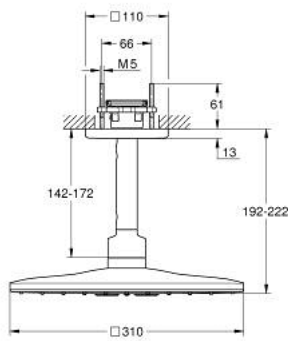

26 481 DA0 RAINSHOWER SMARTACTIVE 310 CUBE HEAD SHOWER SET CEILING 142 MM, 2 SPRAYS

PRODUCT DESCRIPTION

- Colour: warm sunset
- head shower Rainshower SmartActive 310 Cube
- spray patterns: GROHE PureRain, ActiveRain
- 142 mm ceiling shower arm
- GROHE DreamSpray - perfect spray pattern
- GROHE LongLife finish
- GROHE SpeedClean - effortless limescale removal
- Inner WaterGuide - inner insulation for surface protection
- requires rough-in set 26 483 or 26 484 - to be ordered separately