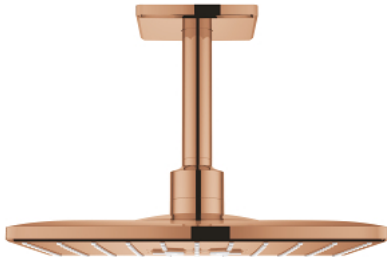

26 481 DA0 RAINSHOWER SMARTACTIVE 310 CUBE HEAD SHOWER SET CEILING 142 MM, 2 SPRAYS

PRODUCT DESCRIPTION

- Colour: warm sunset
- head shower Rainshower SmartActive 310 Cube
- spray patterns: GROHE PureRain, ActiveRain
- 142 mm ceiling shower arm
- GROHE DreamSpray - perfect spray pattern
- GROHE LongLife finish
- GROHE SpeedClean - effortless limescale removal
- Inner WaterGuide - inner insulation for surface protection
- requires rough-in set 26 483 or 26 484 - to be ordered separately