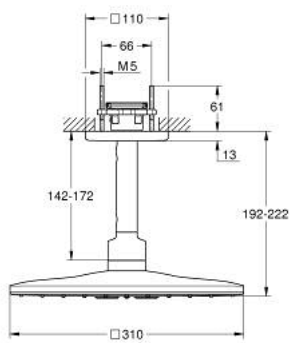

26 481 AL0 RAINSHOWER SMARTACTIVE 310 CUBE HEAD SHOWER SET CEILING 142 MM, 2 SPRAYS

PRODUCT DESCRIPTION

- Colour: brushed hard graphite
- head shower Rainshower SmartActive 310 Cube
- spray patterns: GROHE PureRain, ActiveRain
- 142 mm ceiling shower arm
- GROHE DreamSpray - perfect spray pattern
- GROHE LongLife finish
- GROHE SpeedClean - effortless limescale removal
- Inner WaterGuide - inner insulation for surface protection
- requires rough-in set 26 483 or 26 484 - to be ordered separately