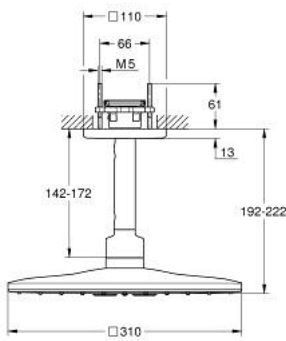

## 26 481 A00 RAINSHOWER SMARTACTIVE 310 CUBE HEAD SHOWER SET CEILING 142 MM, 2 SPRAYS

### PRODUCT DESCRIPTION

- Colour: hard graphite
- head shower Rainshower SmartActive 310 Cube
- spray patterns: GROHE PureRain, ActiveRain
- 142 mm ceiling shower arm
- GROHE DreamSpray - perfect spray pattern
- GROHE LongLife finish
- GROHE SpeedClean - effortless limescale removal
- Inner WaterGuide - inner insulation for surface protection
- requires rough-in set 26 483 or 26 484 - to be ordered separately