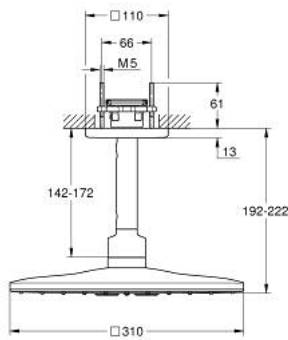

26 481 243 0 RAINSHOWER SMARTACTIVE 310 CUBE HEAD SHOWER SET CEILING 142 MM, 2 SPRAYS

PRODUCT DESCRIPTION

- Colour: matte black
- head shower Rainshower SmartActive 310 Cube
- spray patterns: GROHE PureRain, ActiveRain
- 142 mm ceiling shower arm
- GROHE DreamSpray - perfect spray pattern
- GROHE SpeedClean - effortless limescale removal
- Inner WaterGuide - inner insulation for surface protection
- requires rough-in set 26 483 or 26 484 - to be ordered separately