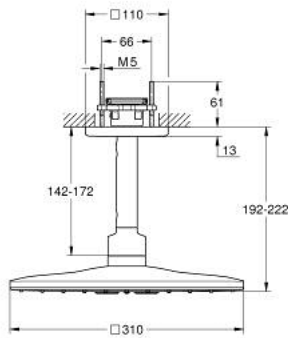

26 481 000 RAINSHOWER SMARTACTIVE 310 CUBE HEAD SHOWER SET CEILING 142 MM, 2 SPRAYS

PRODUCT DESCRIPTION

- Colour: chrome
- head shower Rainshower SmartActive 310 Cube
- spray patterns: GROHE PureRain, ActiveRain
- 142 mm ceiling shower arm
- GROHE DreamSpray - perfect spray pattern
- GROHE LongLife finish
- GROHE SpeedClean - effortless limescale removal
- Inner WaterGuide - inner insulation for surface protection
- requires rough-in set 26 483 or 26 484 - to be ordered separately