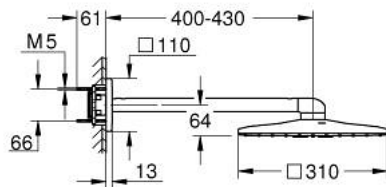

26 479 LS0 RAINSHOWER SMARTACTIVE 310 CUBE HEAD SHOWER SET 430 MM, 2 SPRAYS

PRODUCT DESCRIPTION

- Colour: moon white
- head shower Rainshower SmartActive 310 Cube, spray plate moon white
- spray patterns: GROHE PureRain, ActiveRain
- horizontal 430 mm shower arm
- GROHE DreamSpray - perfect spray pattern
- GROHE LongLife finish
- GROHE SpeedClean - effortless limescale removal
- Inner WaterGuide - inner insulation for surface protection
- requires rough-in set 26 483 or 26 484 - to be ordered separately