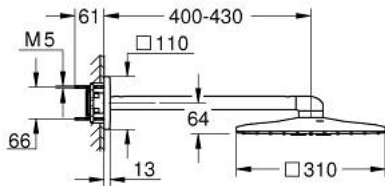

26 479 KF0 RAINSHOWER SMARTACTIVE 310 CUBE HEAD SHOWER SET 430 MM, 2 SPRAYS

PRODUCT DESCRIPTION

- Colour: phantom black
- head shower Rainshower SmartActive 310 Cube
- spray patterns: GROHE PureRain, ActiveRain
- horizontal 430 mm shower arm
- GROHE DreamSpray - perfect spray pattern
- GROHE SpeedClean - effortless limescale removal
- Inner WaterGuide - inner insulation for surface protection
- requires rough-in set 26 483 or 26 484 - to be ordered separately