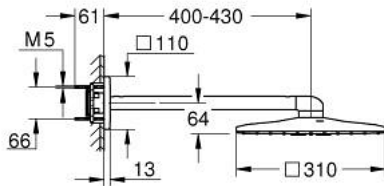

26 479 GN0 RAINSHOWER SMARTACTIVE 310 CUBE HEAD SHOWER SET 430 MM, 2 SPRAYS

PRODUCT DESCRIPTION

- Colour: brushed cool sunrise
- head shower Rainshower SmartActive 310 Cube
- spray patterns: GROHE PureRain, ActiveRain
- horizontal 430 mm shower arm
- GROHE DreamSpray - perfect spray pattern
- GROHE LongLife finish
- GROHE SpeedClean - effortless limescale removal
- Inner WaterGuide - inner insulation for surface protection
- requires rough-in set 26 483 or 26 484 - to be ordered separately