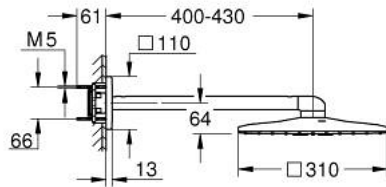

26 479 GL0 RAINSHOWER SMARTACTIVE 310 CUBE HEAD SHOWER SET 430 MM, 2 SPRAYS

PRODUCT DESCRIPTION

- Colour: cool sunrise
- head shower Rainshower SmartActive 310 Cube
- spray patterns: GROHE PureRain, ActiveRain
- horizontal 430 mm shower arm
- GROHE DreamSpray - perfect spray pattern
- GROHE LongLife finish
- GROHE SpeedClean - effortless limescale removal
- Inner WaterGuide - inner insulation for surface protection
- requires rough-in set 26 483 or 26 484 - to be ordered separately