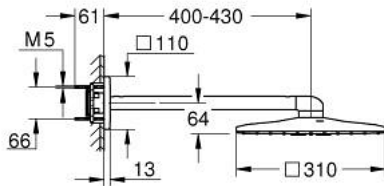

26 479 DL0 RAINSHOWER SMARTACTIVE 310 CUBE HEAD SHOWER SET 430 MM, 2 SPRAYS

PRODUCT DESCRIPTION

- Colour: brushed warm sunset
- head shower Rainshower SmartActive 310 Cube
- spray patterns: GROHE PureRain, ActiveRain
- horizontal 430 mm shower arm
- GROHE DreamSpray - perfect spray pattern
- GROHE LongLife finish
- GROHE SpeedClean - effortless limescale removal
- Inner WaterGuide - inner insulation for surface protection
- requires rough-in set 26 483 or 26 484 - to be ordered separately