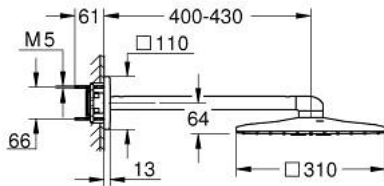

## 26 479 DC0 RAINSHOWER SMARTACTIVE 310 CUBE HEAD SHOWER SET 430 MM, 2 SPRAYS

### PRODUCT DESCRIPTION

- Colour: supersteel
- head shower Rainshower SmartActive 310 Cube
- spray patterns: GROHE PureRain, ActiveRain
- horizontal 430 mm shower arm
- GROHE DreamSpray - perfect spray pattern
- GROHE LongLife finish
- GROHE SpeedClean - effortless limescale removal
- Inner WaterGuide - inner insulation for surface protection
- requires rough-in set 26 483 or 26 484 - to be ordered separately