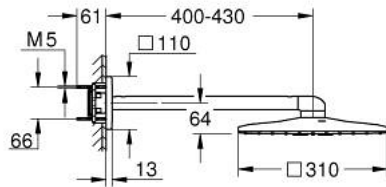

26 479 DA0 RAINSHOWER SMARTACTIVE 310 CUBE HEAD SHOWER SET 430 MM, 2 SPRAYS

PRODUCT DESCRIPTION

- Colour: warm sunset
- head shower Rainshower SmartActive 310 Cube
- spray patterns: GROHE PureRain, ActiveRain
- horizontal 430 mm shower arm
- GROHE DreamSpray - perfect spray pattern
- GROHE LongLife finish
- GROHE SpeedClean - effortless limescale removal
- Inner WaterGuide - inner insulation for surface protection
- requires rough-in set 26 483 or 26 484 - to be ordered separately