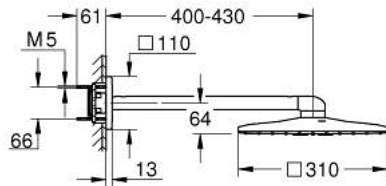

26 479 AL0 RAINSHOWER SMARTACTIVE 310 CUBE HEAD SHOWER SET 430 MM, 2 SPRAYS

PRODUCT DESCRIPTION

- Colour: brushed hard graphite
- head shower Rainshower SmartActive 310 Cube
- spray patterns: GROHE PureRain, ActiveRain
- horizontal 430 mm shower arm
- GROHE DreamSpray - perfect spray pattern
- GROHE LongLife finish
- GROHE SpeedClean - effortless limescale removal
- Inner WaterGuide - inner insulation for surface protection
- requires rough-in set 26 483 or 26 484 - to be ordered separately