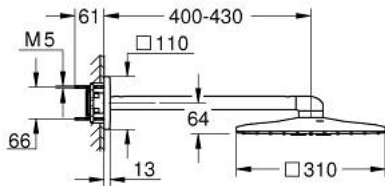

26 479 243 0 RAINSHOWER SMARTACTIVE 310 CUBE HEAD SHOWER SET 430 MM, 2 SPRAYS

PRODUCT DESCRIPTION

- Colour: matte black
- head shower Rainshower SmartActive 310 Cube, spray plate moon white
- spray patterns: GROHE PureRain, ActiveRain
- horizontal 430 mm shower arm
- GROHE DreamSpray - perfect spray pattern
- GROHE SpeedClean - effortless limescale removal
- Inner WaterGuide - inner insulation for surface protection
- requires rough-in set 26 483 or 26 484 - to be ordered separately