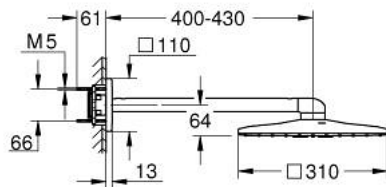

26 479 000 RAINSHOWER SMARTACTIVE 310 CUBE HEAD SHOWER SET 430 MM, 2 SPRAYS

PRODUCT DESCRIPTION

- Colour: chrome
- head shower Rainshower SmartActive 310 Cube
- spray patterns: GROHE PureRain, ActiveRain
- horizontal 430 mm shower arm
- GROHE DreamSpray - perfect spray pattern
- GROHE LongLife finish
- GROHE SpeedClean - effortless limescale removal
- Inner WaterGuide - inner insulation for surface protection
- requires rough-in set 26 483 or 26 484 - to be ordered separately