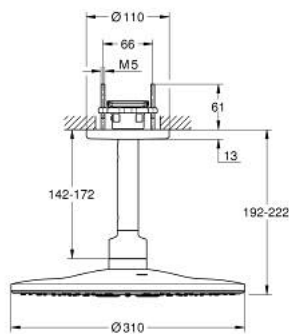

26 477 GL0 RAINSHOWER SMARTACTIVE 310 HEAD SHOWER SET CEILING 142 MM, 2 SPRAYS

PRODUCT DESCRIPTION

- Colour: cool sunrise
 - head shower Rainshower SmartActive 310
 - spray patterns: GROHE PureRain, ActiveRain
 - 142 mm ceiling shower arm
 - GROHE DreamSpray - perfect spray pattern
 - GROHE LongLife finish
 - GROHE SpeedClean - effortless limescale removal
 - Inner WaterGuide - inner insulation for surface protection
- requires rough-in set 26 483 or 26 484 - to be ordered separately