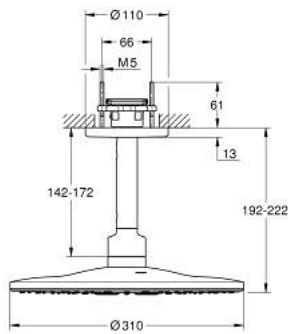

26 477 A00 RAINSHOWER SMARTACTIVE 310 HEAD SHOWER SET CEILING 142 MM, 2 SPRAYS

PRODUCT DESCRIPTION

- Colour: hard graphite
 - head shower Rainshower SmartActive 310
 - spray patterns: GROHE PureRain, ActiveRain
 - 142 mm ceiling shower arm
 - GROHE DreamSpray - perfect spray pattern
 - GROHE LongLife finish
 - GROHE SpeedClean - effortless limescale removal
 - Inner WaterGuide - inner insulation for surface protection
- requires rough-in set 26 483 or 26 484 - to be ordered separately