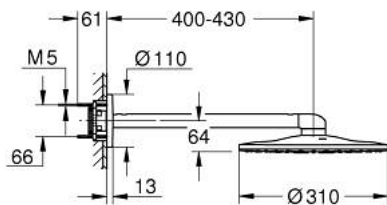

## 26 475 MS0 RAINSHOWER SMARTACTIVE 310 HEAD SHOWER SET 430 MM, 2 SPRAYS

### PRODUCT DESCRIPTION

- Colour: satin steel
- head shower Rainshower SmartActive 310
- spray patterns: GROHE PureRain, ActiveRain
- horizontal 430 mm shower arm
- GROHE DreamSpray - perfect spray pattern
- GROHE LongLife finish
- GROHE SpeedClean - effortless limescale removal
- Inner WaterGuide - inner insulation for surface protection
- requires rough-in set 26 483 or 26 484 - to be ordered separately