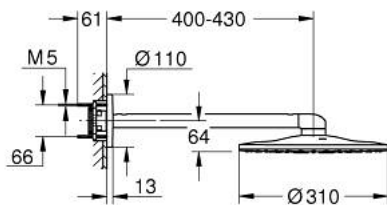

26 475 MG0 RAINSHOWER SMARTACTIVE 310 HEAD SHOWER SET 430 MM, 2 SPRAYS

PRODUCT DESCRIPTION

- Colour: satin graphite
- head shower Rainshower SmartActive 310
- spray patterns: GROHE PureRain, ActiveRain
- horizontal 430 mm shower arm
- GROHE DreamSpray - perfect spray pattern
- GROHE LongLife finish
- GROHE SpeedClean - effortless limescale removal
- Inner WaterGuide - inner insulation for surface protection
- requires rough-in set 26 483 or 26 484 - to be ordered separately