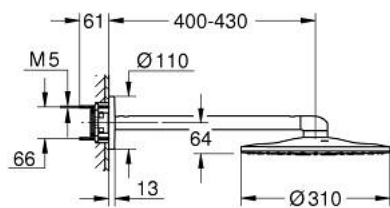

26 475 GL0 RAINSHOWER SMARTACTIVE 310 HEAD SHOWER SET 430 MM, 2 SPRAYS

PRODUCT DESCRIPTION

- Colour: cool sunrise
- head shower Rainshower SmartActive 310
- spray patterns: GROHE PureRain, ActiveRain
- horizontal 430 mm shower arm
- GROHE DreamSpray - perfect spray pattern
- GROHE LongLife finish
- GROHE SpeedClean - effortless limescale removal
- Inner WaterGuide - inner insulation for surface protection
- requires rough-in set 26 483 or 26 484 - to be ordered separately