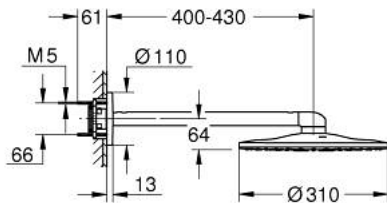

26 475 DL0 RAINSHOWER SMARTACTIVE 310 HEAD SHOWER SET 430 MM, 2 SPRAYS

PRODUCT DESCRIPTION

- Colour: brushed warm sunset
- head shower Rainshower SmartActive 310
- spray patterns: GROHE PureRain, ActiveRain
- horizontal 430 mm shower arm
- GROHE DreamSpray - perfect spray pattern
- GROHE LongLife finish
- GROHE SpeedClean - effortless limescale removal
- Inner WaterGuide - inner insulation for surface protection
- requires rough-in set 26 483 or 26 484 - to be ordered separately