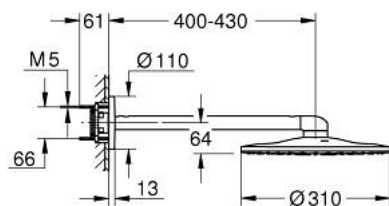

## 26 475 DA0 RAINSHOWER SMARTACTIVE 310 HEAD SHOWER SET 430 MM, 2 SPRAYS

### PRODUCT DESCRIPTION

- Colour: warm sunset
- head shower Rainshower SmartActive 310
- spray patterns: GROHE PureRain, ActiveRain
- horizontal 430 mm shower arm
- GROHE DreamSpray - perfect spray pattern
- GROHE LongLife finish
- GROHE SpeedClean - effortless limescale removal
- Inner WaterGuide - inner insulation for surface protection
- requires rough-in set 26 483 or 26 484 - to be ordered separately