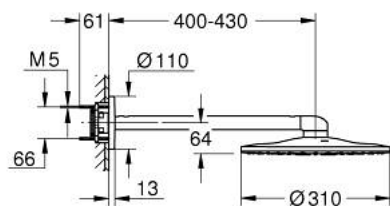

26 475 A00 RAINSHOWER SMARTACTIVE 310 HEAD SHOWER SET 430 MM, 2 SPRAYS

PRODUCT DESCRIPTION

- Colour: hard graphite
- head shower Rainshower SmartActive 310
- spray patterns: GROHE PureRain, ActiveRain
- horizontal 430 mm shower arm
- GROHE DreamSpray - perfect spray pattern
- GROHE LongLife finish
- GROHE SpeedClean - effortless limescale removal
- Inner WaterGuide - inner insulation for surface protection
- requires rough-in set 26 483 or 26 484 - to be ordered separately